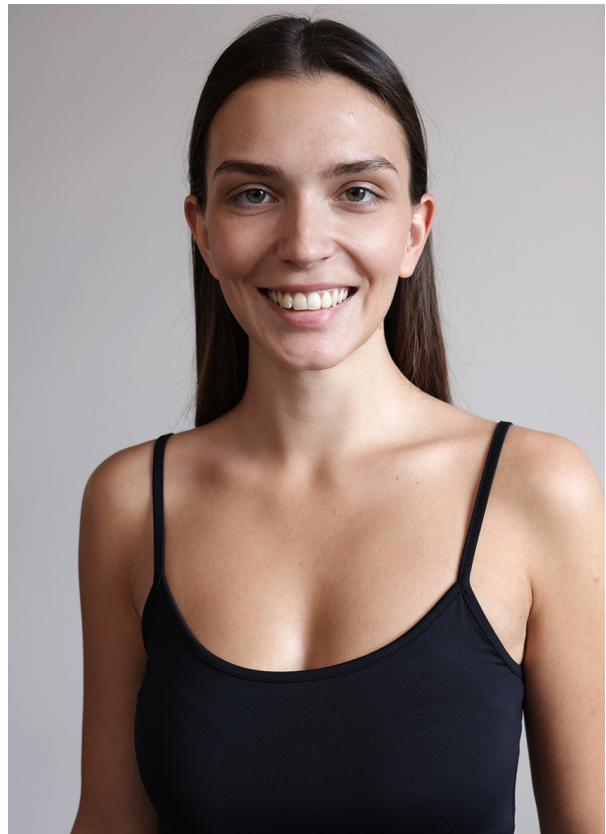

# SCOUT

MODEL • AGENCY

**JANA L.** DEVELOPMENT

HEIGHT 174 cm LINGERIE 70B BUST/WAIST/HIPS 81/63/95 cm EYES green HAIR brown SHOES 40 LOCATION Zurich CH