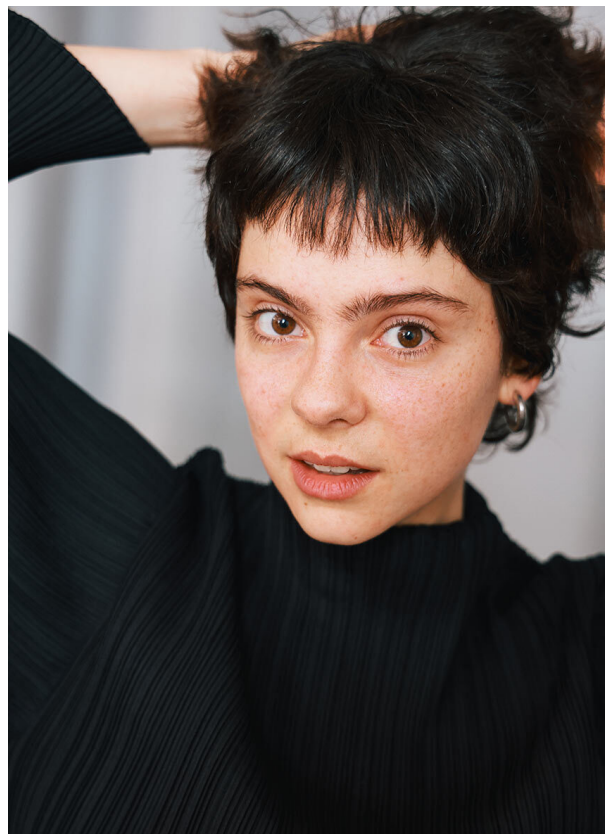

# SCOUT

MODEL ● AGENCY

**JANINA B.** 20 PLUS

HEIGHT 170 cm BUST/WAIST/HIPS 79/68/91 cm SIZE 26 EYES brown HAIR brown SHOES 39 LOCATION Luzern CH