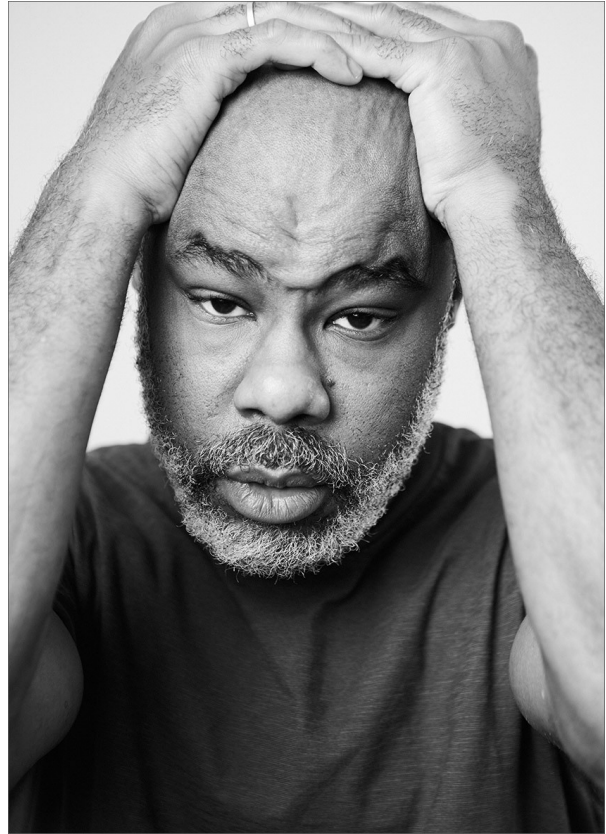

## JEAN LOUIS A. 40 PLUS

HEIGHT 185 cm BUST/WAIST/HIPS 101/86/104 cm EYES dark brown HAIR black SHOES 45 LOCATION Zürich CH

# SCOUT

MODEL ● AGENCY