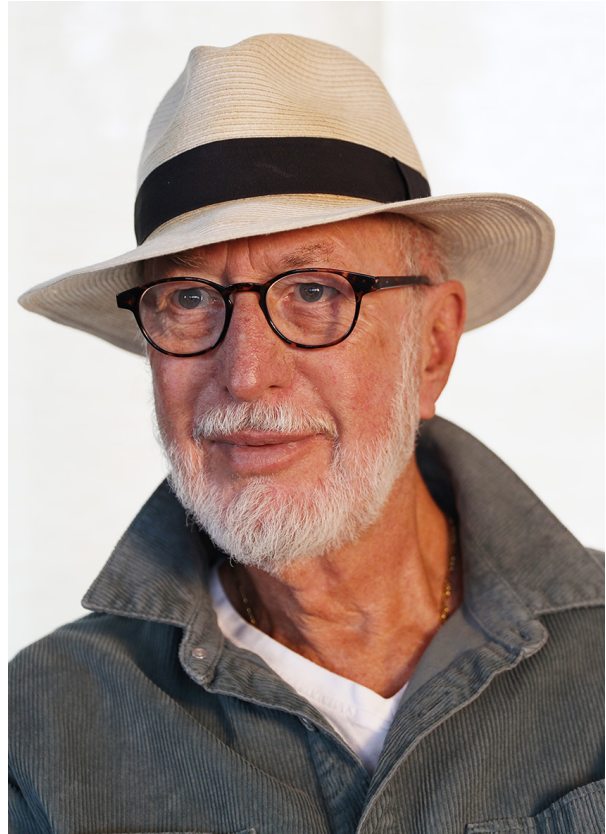

SCOUT

MODEL ● AGENCY

JIM S. SILVER

HEIGHT 182 cm BUST/WAIST/HIPS 101/98/101 cm EYES blue HAIR grey SHOES 43 LOCATION St Gallen CH

SCOUT

MODEL ● AGENCY

JIM S. SILVER

HEIGHT 182 cm BUST/WAIST/HIPS 101/98/101 cm EYES blue HAIR grey SHOES 43 LOCATION St Gallen CH