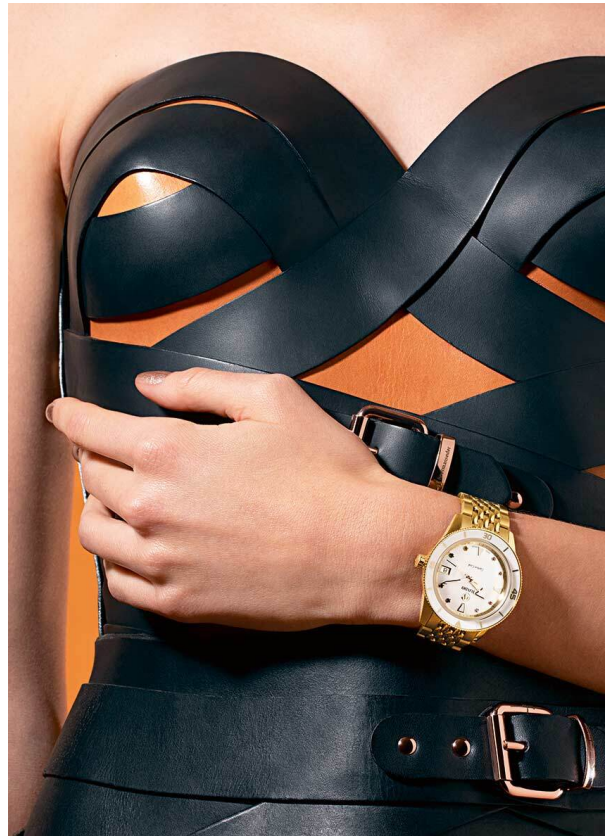

SCOUT

MODEL • AGENCY

JOHANNA DI. HANDS

HEIGHT 178 cm BUST/WAIST/HIPS 78/62/89 cm EYES green HAIR dark blonde SHOES 38/39 LOCATION Geneva

SCOUT

MODEL • AGENCY

JOHANNA DI. HANDS

HEIGHT 178 cm BUST/WAIST/HIPS 78/62/89 cm EYES green HAIR dark blonde SHOES 38/39 LOCATION Geneva

SCOUT

MODEL • AGENCY

JOHANNA DI. HANDS

HEIGHT 178 cm BUST/WAIST/HIPS 78/62/89 cm EYES green HAIR dark blonde SHOES 38/39 LOCATION Geneva