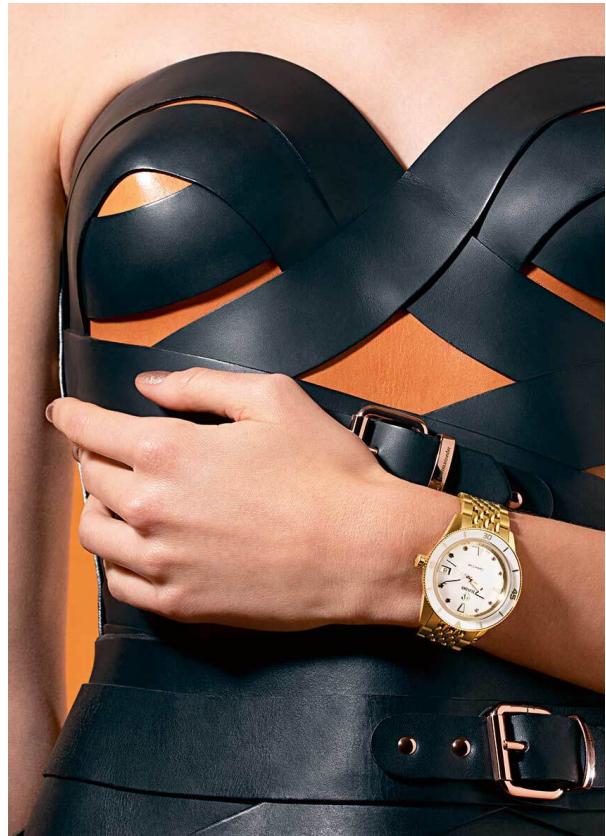

# SCOUT

MODEL • AGENCY

JOHANNA DI. HANDS

HEIGHT 178 cm BUST/WAIST/HIPS 78/62/89 cm EYES green HAIR dark blonde SHOES 38/39 LOCATION Geneva CH