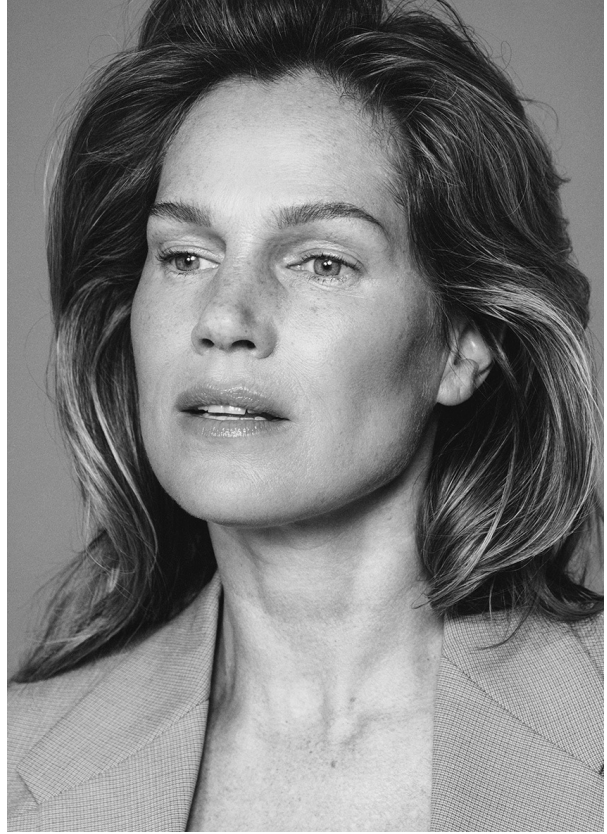

SCOUT

MODEL • AGENCY

JOLANDA V. 40 PLUS

HEIGHT 177 cm BUST/WAIST/HIPS 90/68/92 cm EYES Green HAIR Dark Blonde SHOES 40 LOCATION Amsterdam

SCOUT

MODEL • AGENCY

JOLANDA V. 40 PLUS

HEIGHT 177 cm BUST/WAIST/HIPS 90/68/92 cm EYES Green HAIR Dark Blonde SHOES 40 LOCATION Amsterdam

SCOUT

MODEL • AGENCY

JOLANDA V. 40 PLUS

HEIGHT 177 cm BUST/WAIST/HIPS 90/68/92 cm EYES Green HAIR Dark Blonde SHOES 40 LOCATION Amsterdam