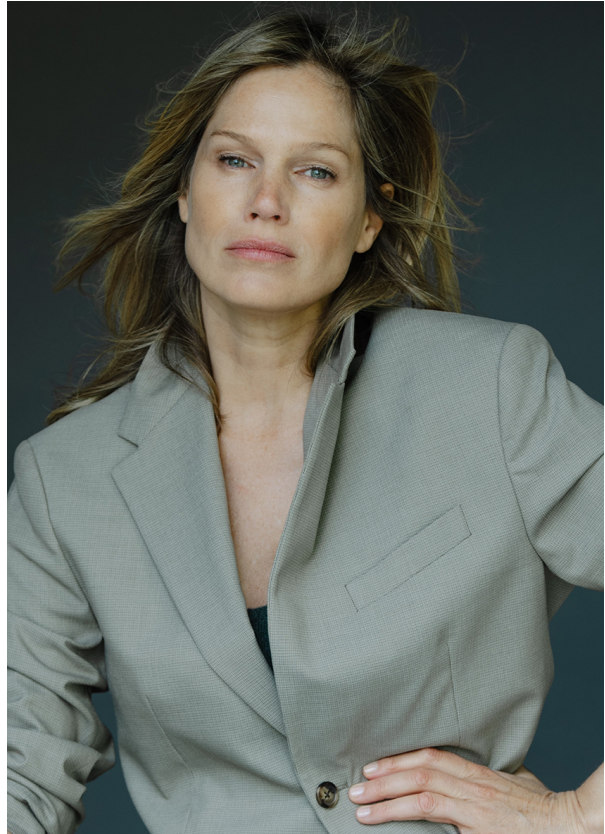

SCOUT

MODEL • AGENCY

JOLANDA V. 40 PLUS

HEIGHT 177 cm BUST/WAIST/HIPS 90/68/92 cm EYES Green HAIR Dark Blonde SHOES 40 LOCATION Amsterdam

SCOUT

MODEL • AGENCY

JOLANDA V. 40 PLUS

HEIGHT 177 cm BUST/WAIST/HIPS 90/68/92 cm EYES Green HAIR Dark Blonde SHOES 40 LOCATION Amsterdam

SCOUT

MODEL • AGENCY

JOLANDA V. 40 PLUS

HEIGHT 177 cm BUST/WAIST/HIPS 90/68/92 cm EYES Green HAIR Dark Blonde SHOES 40 LOCATION Amsterdam