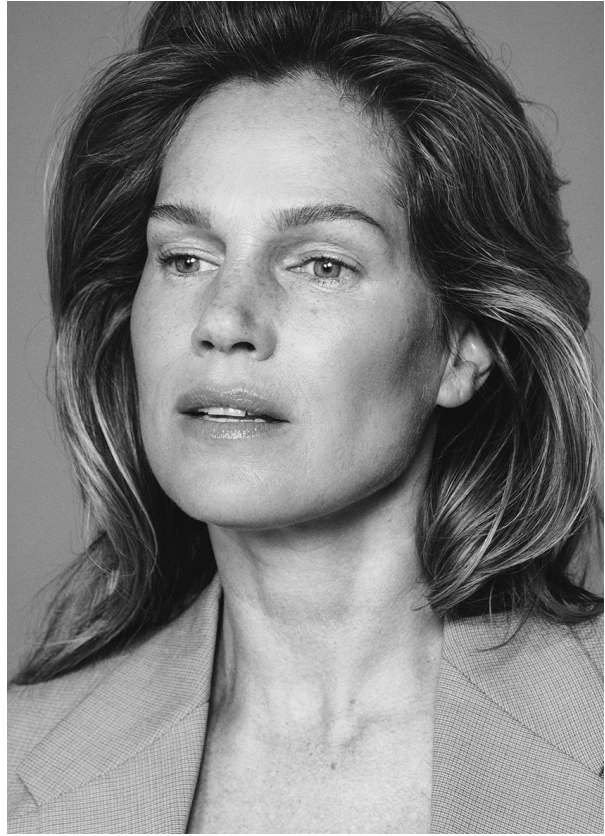

# SCOUT

MODEL • AGENCY

**JOLANDA V.** 40 PLUS

HEIGHT 177 cm BUST/WAIST/HIPS 90/68/92 cm EYES Green HAIR Dark Blonde SHOES 40 LOCATION Amsterdam

# SCOUT

MODEL ● AGENCY

**JOLANDA V.** 40 PLUS

HEIGHT 177 cm BUST/WAIST/HIPS 90/68/92 cm EYES Green HAIR Dark Blonde SHOES 40 LOCATION Amsterdam