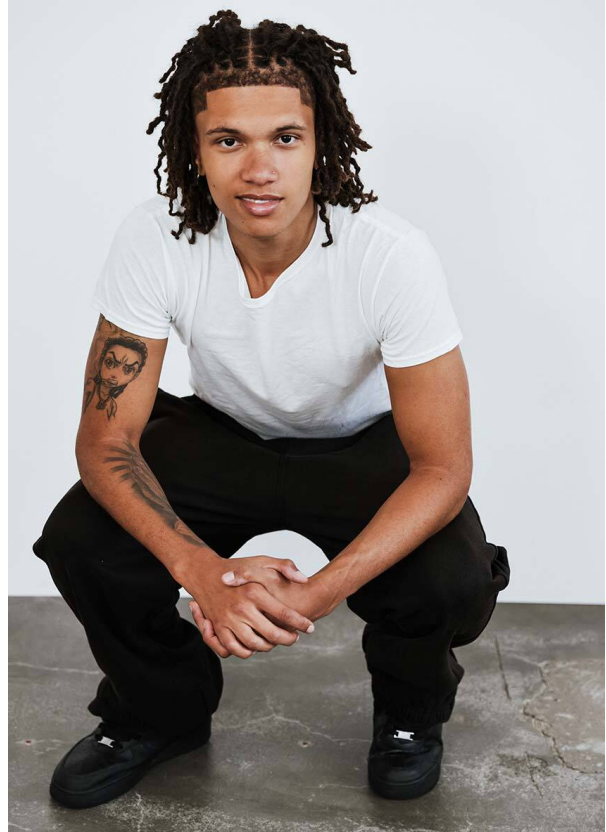

SCOUT

MODEL ● AGENCY

JONATHAN G. 20 PLUS

HEIGHT 191 cm BUST/WAIST/HIPS 97/80/101 cm JEANS 34/34 EYES brown HAIR dark brown SHOES 46 LOCATION
Lausanne CH