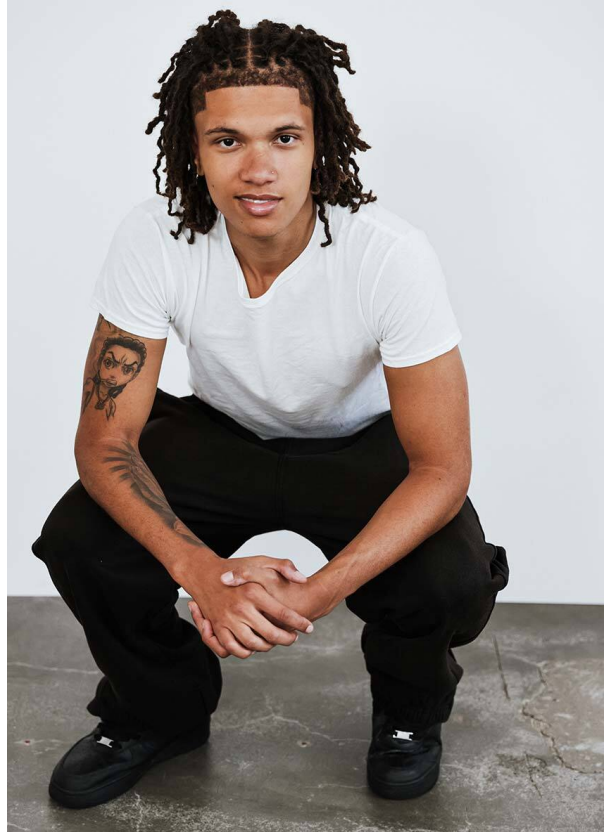

SCOUT

MODEL ● AGENCY

JONATHAN G. 20 PLUS

HEIGHT 191 cm BUST/WAIST/HIPS 97/80/101 cm JEANS 34/34 EYES brown HAIR dark brown SHOES 46 LOCATION
Lausanne CH

SCOUT

MODEL ● AGENCY

JONATHAN G. 20 PLUS

HEIGHT 191 cm BUST/WAIST/HIPS 97/80/101 cm JEANS 34/34 EYES brown HAIR dark brown SHOES 46 LOCATION
Lausanne CH

SCOUT

MODEL ● AGENCY

JONATHAN G. 20 PLUS

HEIGHT 191 cm BUST/WAIST/HIPS 97/80/101 cm JEANS 34/34 EYES brown HAIR dark brown SHOES 46 LOCATION
Lausanne CH