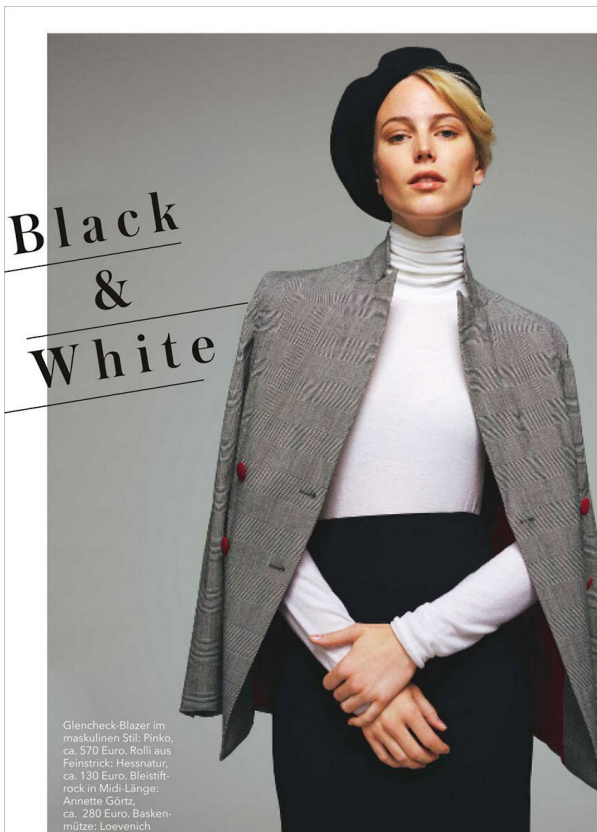

SCOUT

MODEL • AGENCY

JULIA J. IN TOWN

HEIGHT 178 cm BUST/WAIST/HIPS 86/65/94 cm EYES blue green HAIR blonde SHOES 39 LOCATION Geneva CH / Düsseldorf DE