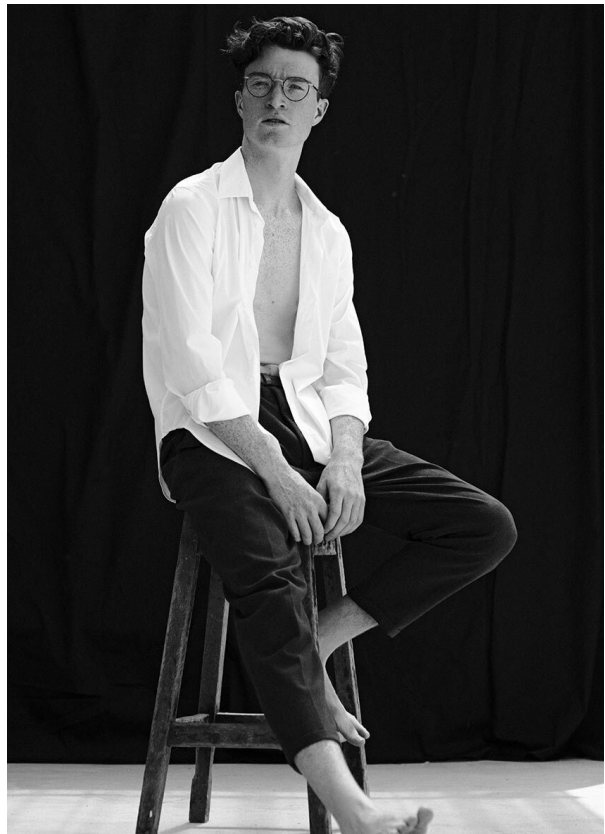

SCOUT

MODEL • AGENCY

JULIEN D. MAIN

HEIGHT 187 cm BUST/WAIST/HIPS 95/79/94 cm EYES blue HAIR red SHOES 44 LOCATION Copenhagen DK

SCOUT

MODEL ● AGENCY

JULIEN D. MAIN

HEIGHT 187 cm BUST/WAIST/HIPS 95/79/94 cm EYES blue HAIR red SHOES 44 LOCATION Copenhagen DK

SCOUT

MODEL • AGENCY

JULIEN D. MAIN

HEIGHT 187 cm BUST/WAIST/HIPS 95/79/94 cm EYES blue HAIR red SHOES 44 LOCATION Copenhagen DK