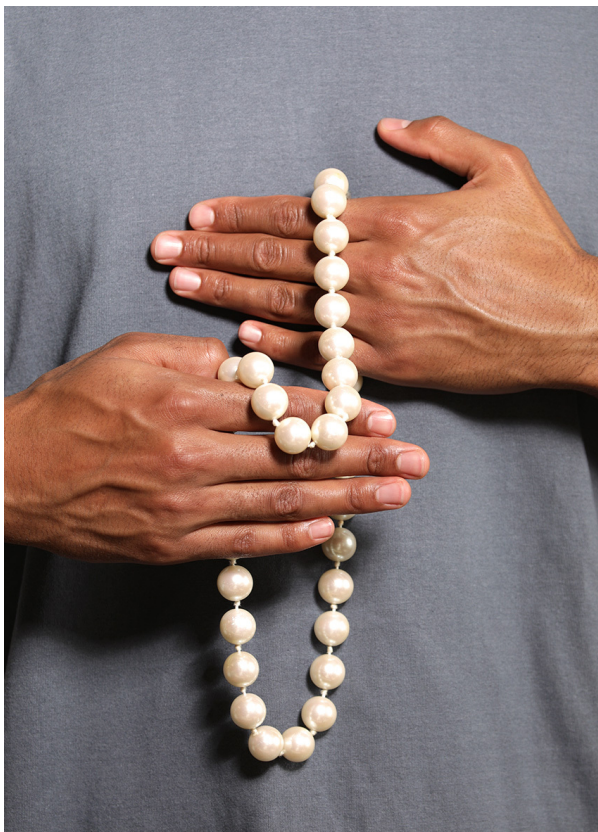

SCOUT

MODEL • AGENCY

JUSTIN EG. COMMERCIAL

HEIGHT 191 cm BUST/WAIST/HIPS 102/81/106 cm JEANS 33/33 EYES brown HAIR black SHOES 46 LOCATION Zurich CH

SCOUT

MODEL • AGENCY

JUSTIN EG. COMMERCIAL

HEIGHT 191 cm BUST/WAIST/HIPS 102/81/106 cm JEANS 33/33 EYES brown HAIR black SHOES 46 LOCATION Zurich CH

SCOUT

JUSTIN EG. COMMERCIAL

MODEL • AGENCY

HEIGHT 191 cm BUST/WAIST/HIPS 102/81/106 cm JEANS 33/33 EYES brown HAIR black SHOES 46 LOCATION Zurich CH