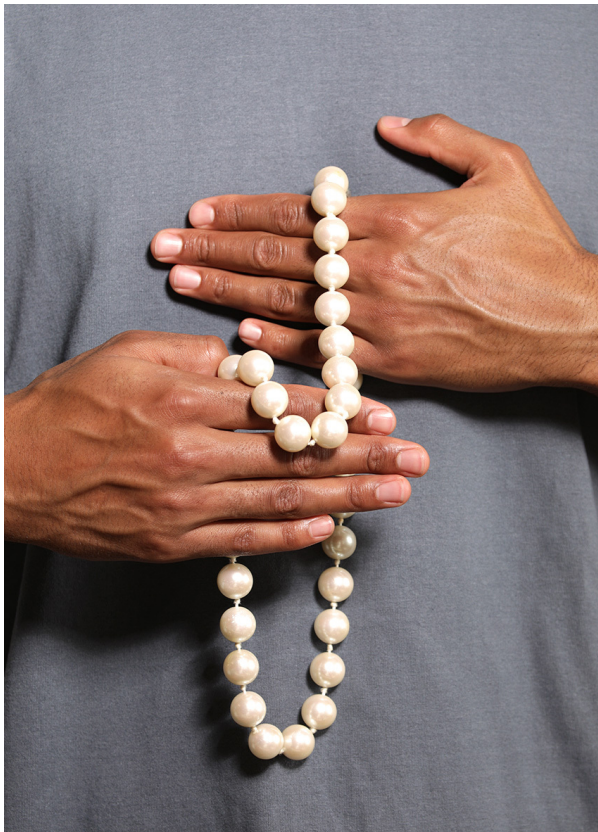

SCOUT

MODEL • AGENCY

JUSTIN EG. COMMERCIAL

HEIGHT 191 cm BUST/WAIST/HIPS 102/81/106 cm JEANS 33/33 EYES brown HAIR black SHOES 46 LOCATION Zurich CH

SCOUT

MODEL • AGENCY

JUSTIN EG. COMMERCIAL

HEIGHT 191 cm BUST/WAIST/HIPS 102/81/106 cm JEANS 33/33 EYES brown HAIR black SHOES 46 LOCATION Zurich CH

SCOUT

JUSTIN EG. COMMERCIAL

MODEL • AGENCY

HEIGHT 191 cm BUST/WAIST/HIPS 102/81/106 cm JEANS 33/33 EYES brown HAIR black SHOES 46 LOCATION Zurich CH