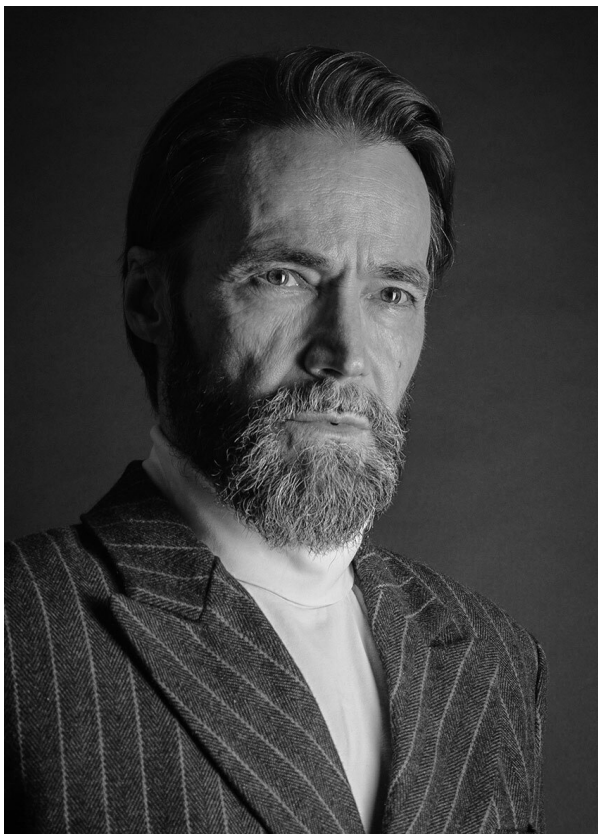

SCOUT

MODEL • AGENCY

KARL H. SILVER

HEIGHT 182 cm BUST/WAIST/HIPS 102/83/92 cm EYES green brown HAIR brown SHOES 42.5 LOCATION Berlin DE