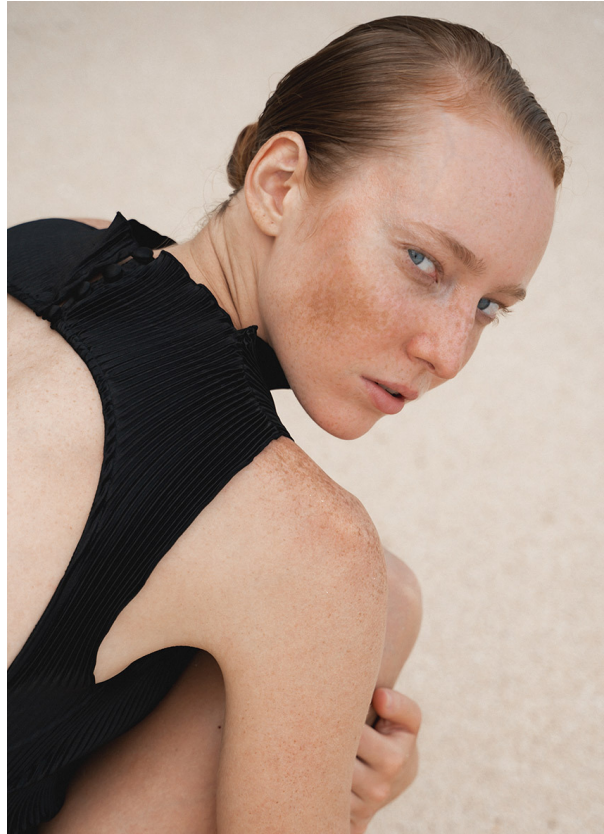

SCOUT

MODEL • AGENCY

KARYNA R. MAIN

HEIGHT 177 cm BUST/WAIST/HIPS 84/63/92 cm EYES blue HAIR red SHOES 39 LOCATION Lisbon PT

SCOUT

MODEL • AGENCY

KARYNA R. MAIN

HEIGHT 177 cm BUST/WAIST/HIPS 84/63/92 cm EYES blue HAIR red SHOES 39 LOCATION Lisbon PT

SCOUT

MODEL • AGENCY

KARYNA R. MAIN

HEIGHT 177 cm BUST/WAIST/HIPS 84/63/92 cm EYES blue HAIR red SHOES 39 LOCATION Lisbon PT

SCOUT

KARYNA R. MAIN

MODEL • AGENCY

HEIGHT 177 cm BUST/WAIST/HIPS 84/63/92 cm EYES blue HAIR red SHOES 39 LOCATION Lisbon PT

BEAUTY SHOTS 003 - CARTINA RESHETNYCK - ELITE LISBON

SCOUT

MODEL ● AGENCY

KARYNA R. MAIN

HEIGHT 177 cm BUST/WAIST/HIPS 84/63/92 cm EYES blue HAIR red SHOES 39 LOCATION Lisbon PT