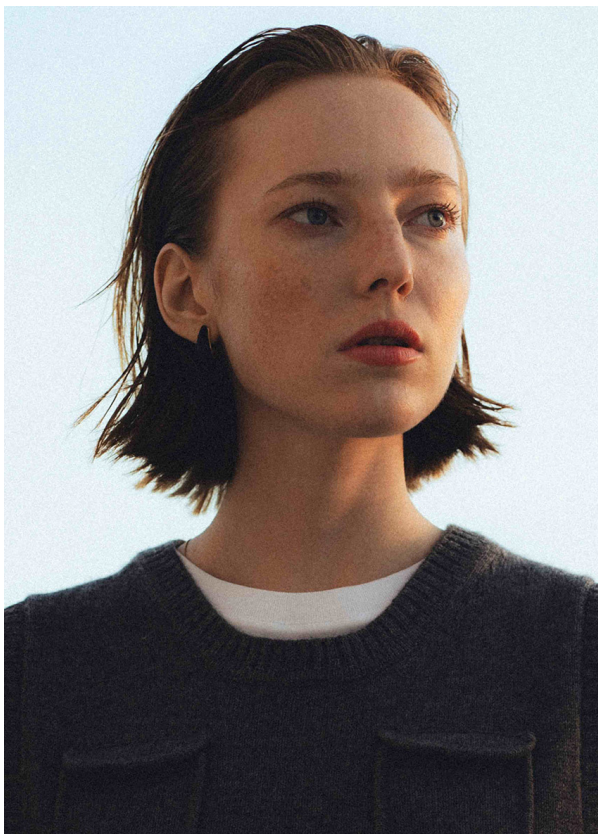

SCOUT

MODEL • AGENCY

KARYNA R. MAIN

HEIGHT 177 cm BUST/WAIST/HIPS 84/63/92 cm EYES blue HAIR red SHOES 39 LOCATION Lisbon PT

SCOUT

MODEL • AGENCY

KARYNA R. MAIN

HEIGHT 177 cm BUST/WAIST/HIPS 84/63/92 cm EYES blue HAIR red SHOES 39 LOCATION Lisbon PT

SCOUT

MODEL • AGENCY

KARYNA R. MAIN

HEIGHT 177 cm BUST/WAIST/HIPS 84/63/92 cm EYES blue HAIR red SHOES 39 LOCATION Lisbon PT

SCOUT

KARYNA R. MAIN

MODEL • AGENCY

HEIGHT 177 cm BUST/WAIST/HIPS 84/63/92 cm EYES blue HAIR red SHOES 39 LOCATION Lisbon PT