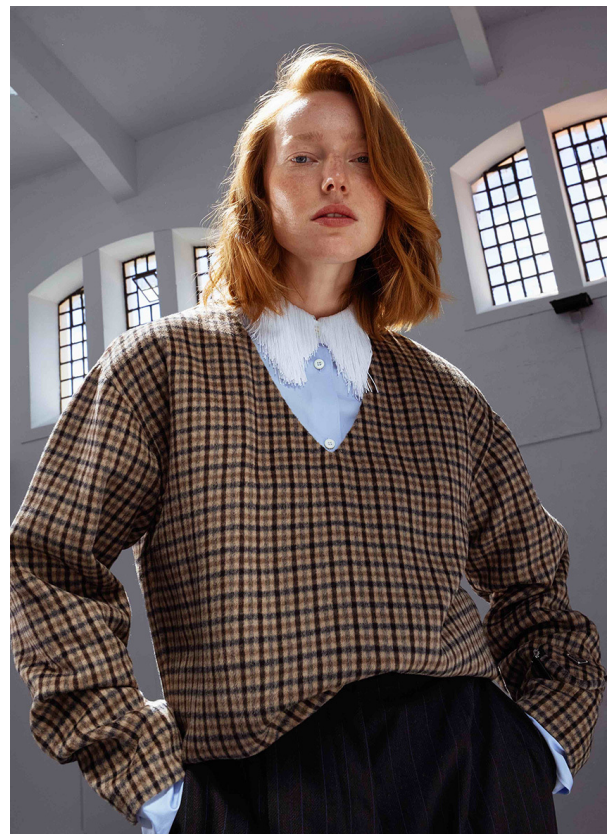

SCOUT

MODEL • AGENCY

KARYNA R. MAIN

HEIGHT 177 cm BUST/WAIST/HIPS 84/63/92 cm EYES blue HAIR red SHOES 39 LOCATION Lisbon PT

SCOUT

MODEL • AGENCY

KARYNA R. MAIN

HEIGHT 177 cm BUST/WAIST/HIPS 84/63/92 cm EYES blue HAIR red SHOES 39 LOCATION Lisbon PT

SCOUT

MODEL • AGENCY

KARYNA R. MAIN

HEIGHT 177 cm BUST/WAIST/HIPS 84/63/92 cm EYES blue HAIR red SHOES 39 LOCATION Lisbon PT

SCOUT

KARYNA R. MAIN

MODEL • AGENCY

HEIGHT 177 cm BUST/WAIST/HIPS 84/63/92 cm EYES blue HAIR red SHOES 39 LOCATION Lisbon PT