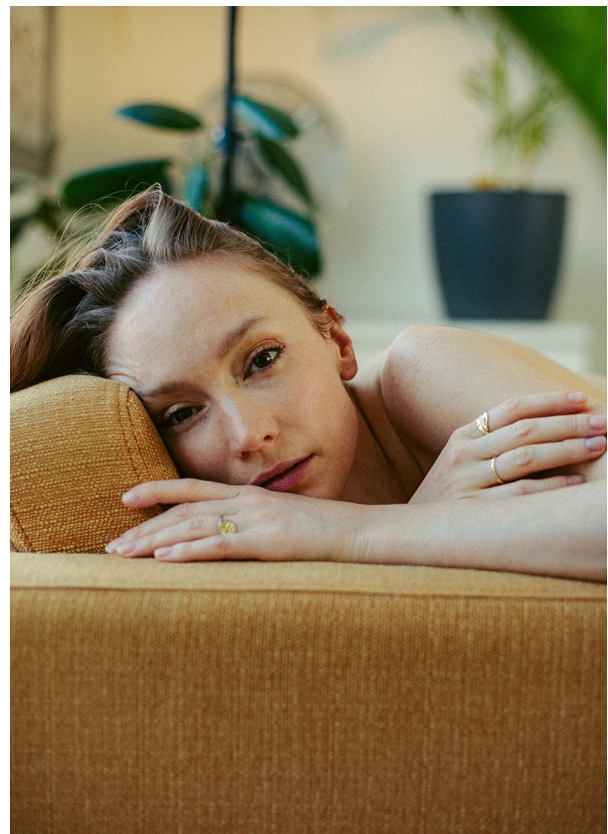

SCOUT

MODEL • AGENCY

LARA P. 30 PLUS

HEIGHT 178 cm BUST/WAIST/HIPS 85/64/91 cm EYES green/brown HAIR red/blonde SHOES 41 LOCATION Basel CH

SCOUT

MODEL • AGENCY

LARA P. 30 PLUS

HEIGHT 178 cm BUST/WAIST/HIPS 85/64/91 cm EYES green/brown HAIR red/blonde SHOES 41 LOCATION Basel CH

SCOUT

MODEL ● AGENCY

LARA P. 30 PLUS

HEIGHT 178 cm BUST/WAIST/HIPS 85/64/91 cm EYES green/brown HAIR red/blonde SHOES 41 LOCATION Basel CH

SCOUT

MODEL ● AGENCY

LARA P. 30 PLUS

HEIGHT 178 cm BUST/WAIST/HIPS 85/64/91 cm EYES green/brown HAIR red/blonde SHOES 41 LOCATION Basel CH

SCOUT

MODEL • AGENCY

LARA P. 30 PLUS

HEIGHT 178 cm BUST/WAIST/HIPS 85/64/91 cm EYES green/brown HAIR red/blonde SHOES 41 LOCATION Basel CH