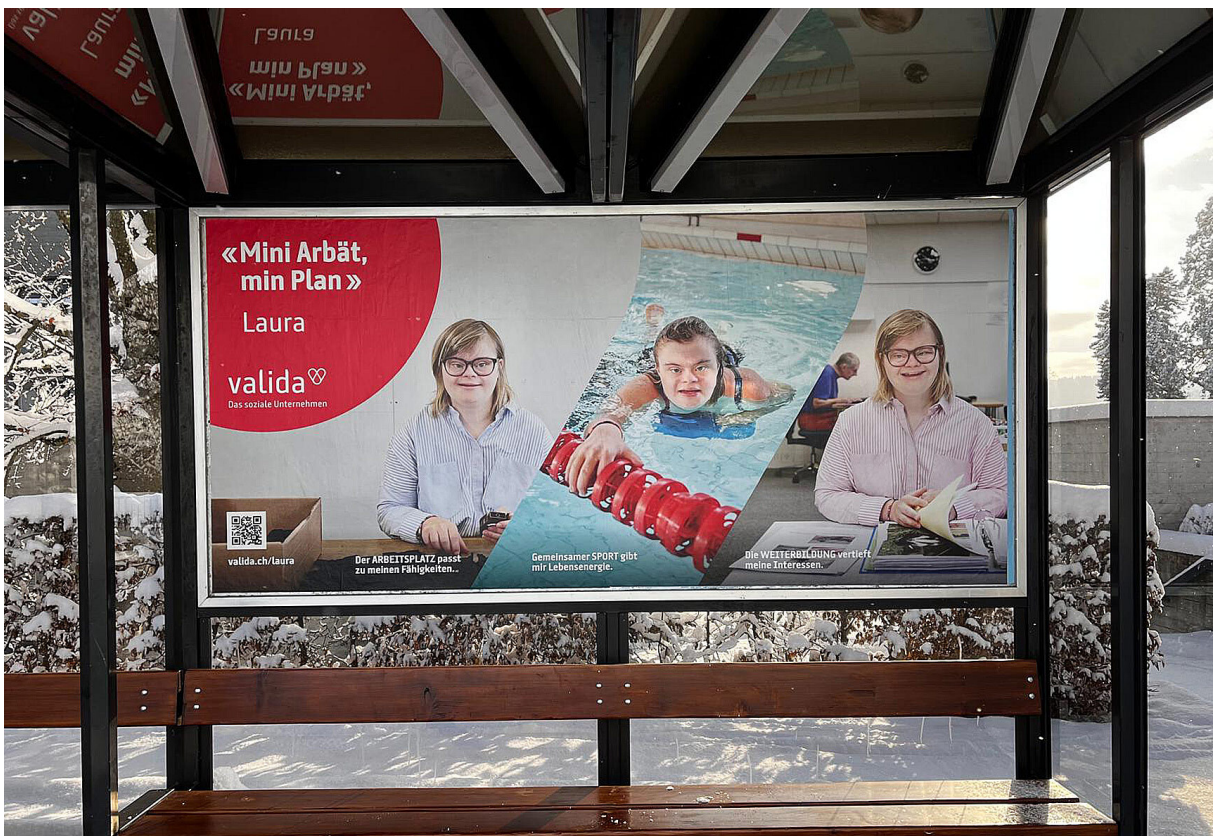

# SCOUT

MODEL ● AGENCY

**LAURA A.** 30 PLUS

HEIGHT 148 cm EYES blue HAIR blonde SHOES 35 LOCATION St Gallen CH