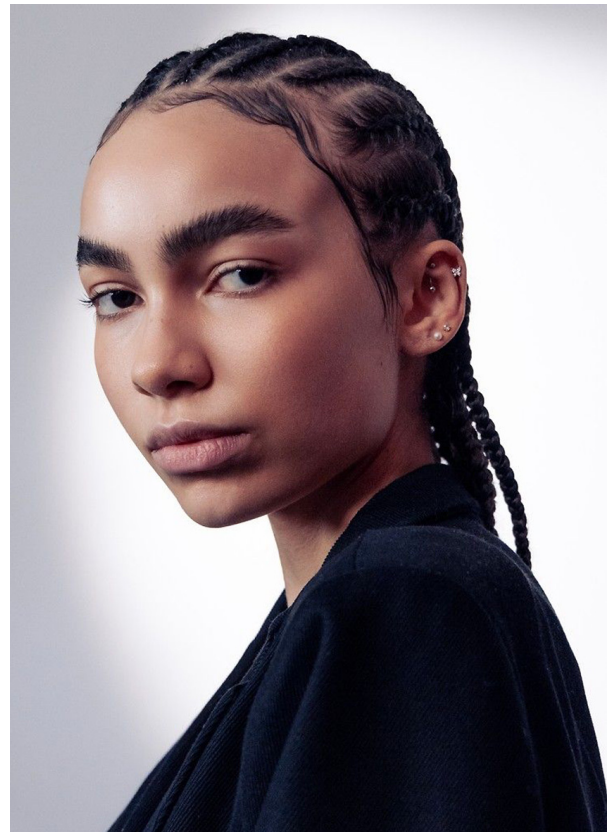

SCOUT

MODEL • AGENCY

LAURA R. MAIN

HEIGHT 176 cm BUST/WAIST/HIPS 72/58/88 cm SIZE 34 JEANS 25/32 EYES brown HAIR brown SHOES 41 LOCATION Milan IT

SCOUT

MODEL • AGENCY

LAURA R. MAIN

HEIGHT 176 cm BUST/WAIST/HIPS 72/58/88 cm SIZE 34 JEANS 25/32 EYES brown HAIR brown SHOES 41 LOCATION Milan IT