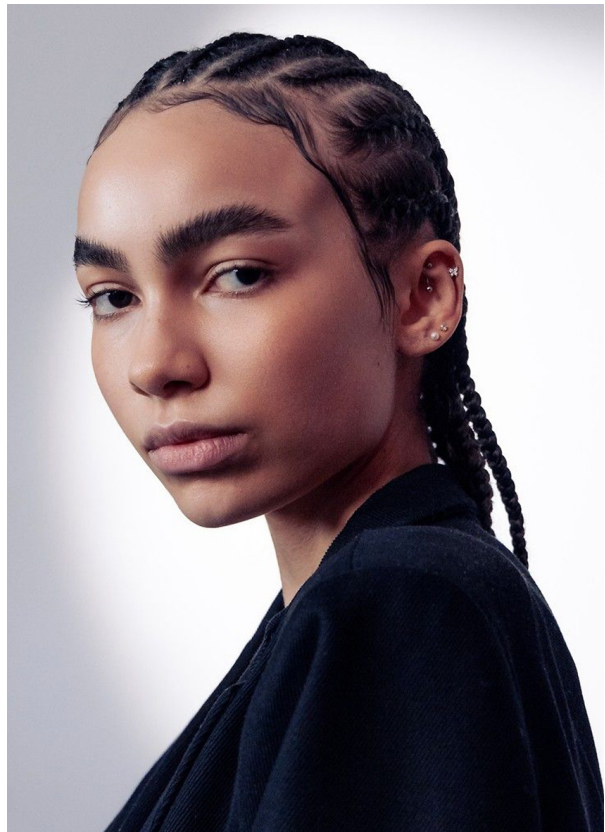

SCOUT

MODEL • AGENCY

LAURA R. MAIN

HEIGHT 176 cm BUST/WAIST/HIPS 72/58/88 cm SIZE 34 JEANS 25/32 EYES brown HAIR brown SHOES 41 LOCATION Milan IT

SCOUT

MODEL • AGENCY

LAURA R. MAIN

HEIGHT 176 cm BUST/WAIST/HIPS 72/58/88 cm SIZE 34 JEANS 25/32 EYES brown HAIR brown SHOES 41 LOCATION Milan IT