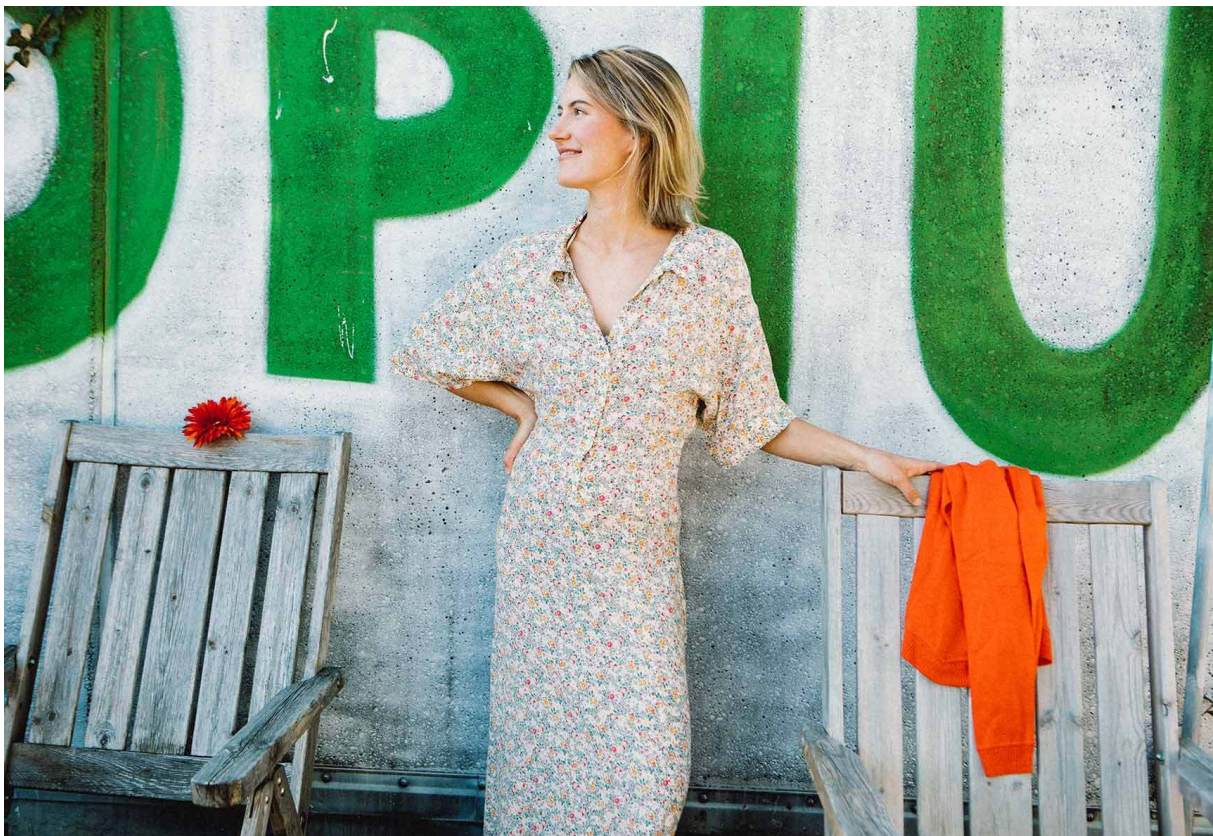

# SCOUT

MODEL ● AGENCY

**LENA G.** 30 PLUS

HEIGHT 165 cm BUST/WAIST/HIPS 81/61/89 cm EYES green HAIR dark blonde SHOES 38/39 LOCATION Zurich CH