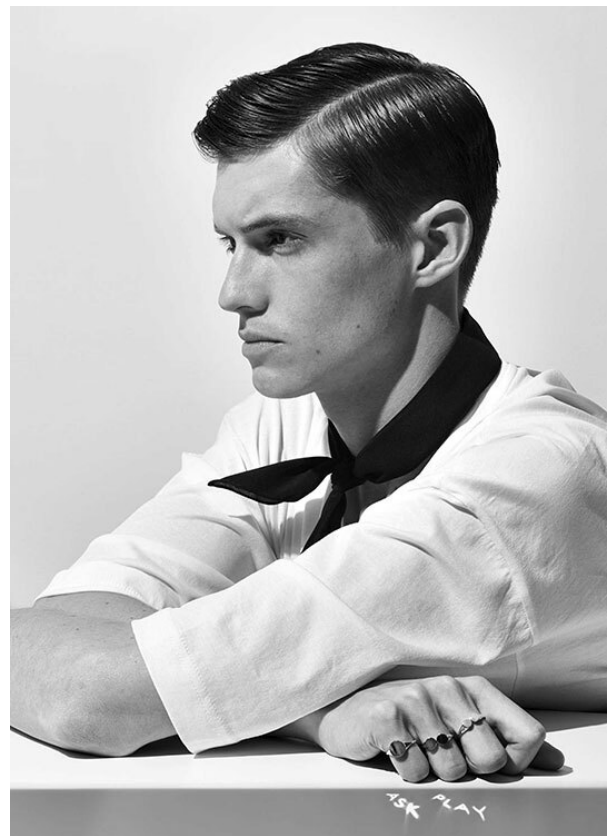

## LIONEL PE. HANDS

HEIGHT 186 cm BUST/WAIST/HIPS 98/77/95 cm EYES green brown HAIR brown SHOES 45 LOCATION Herrliberg CH

# SCOUT

MODEL • AGENCY

LIONEL PE. HANDS

HEIGHT 186 cm BUST/WAIST/HIPS 98/77/95 cm EYES green brown HAIR brown SHOES 45 LOCATION Herrliberg CH