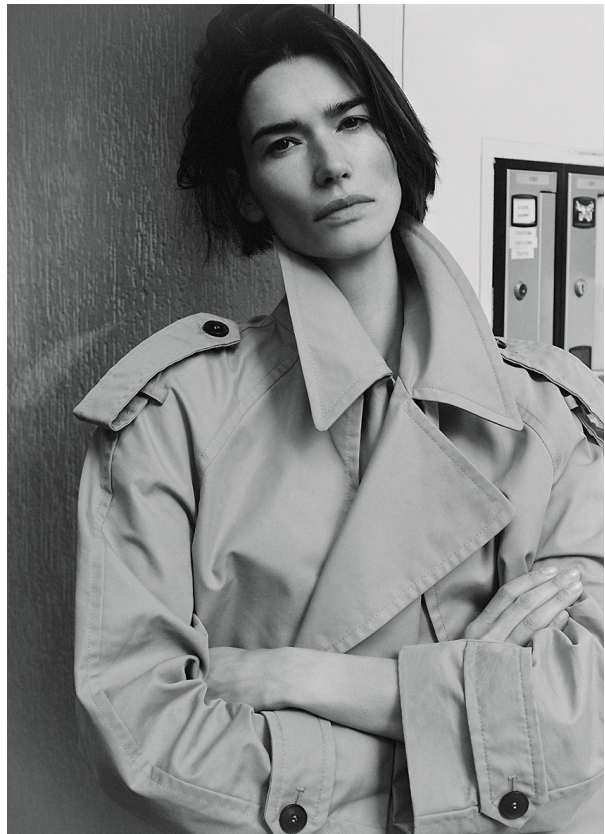

# SCOUT

MODEL • AGENCY

## LIZELOT R. 30 PLUS

HEIGHT 180 cm BUST/WAIST/HIPS 82/63.5/90 cm EYES brown HAIR brown SHOES 38.5 LOCATION Milan