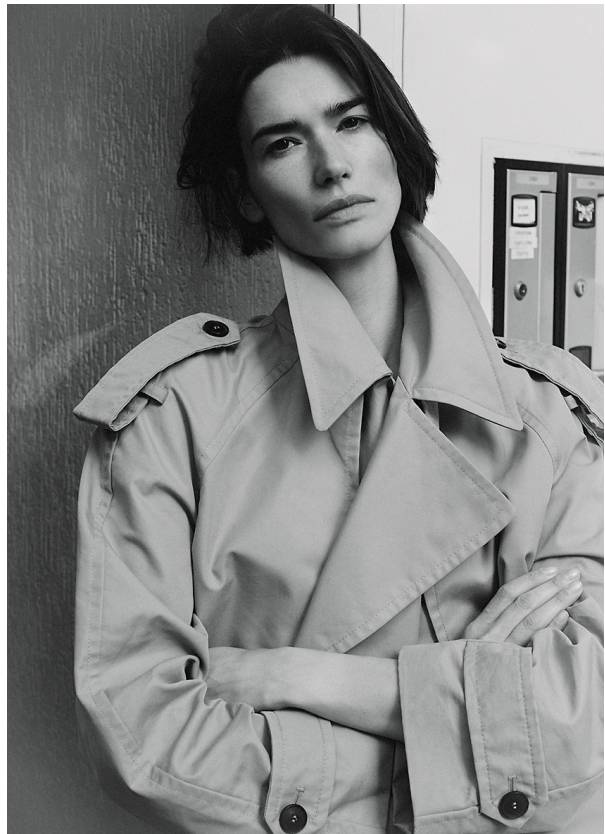

SCOUT

MODEL • AGENCY

LIZELOT R. 30 PLUS

HEIGHT 180 cm BUST/WAIST/HIPS 82/63.5/90 cm EYES brown HAIR brown SHOES 38.5 LOCATION Milan

SCOUT

MODEL • AGENCY

LIZELOT R. 30 PLUS

HEIGHT 180 cm BUST/WAIST/HIPS 82/63.5/90 cm EYES brown HAIR brown SHOES 38.5 LOCATION Milan