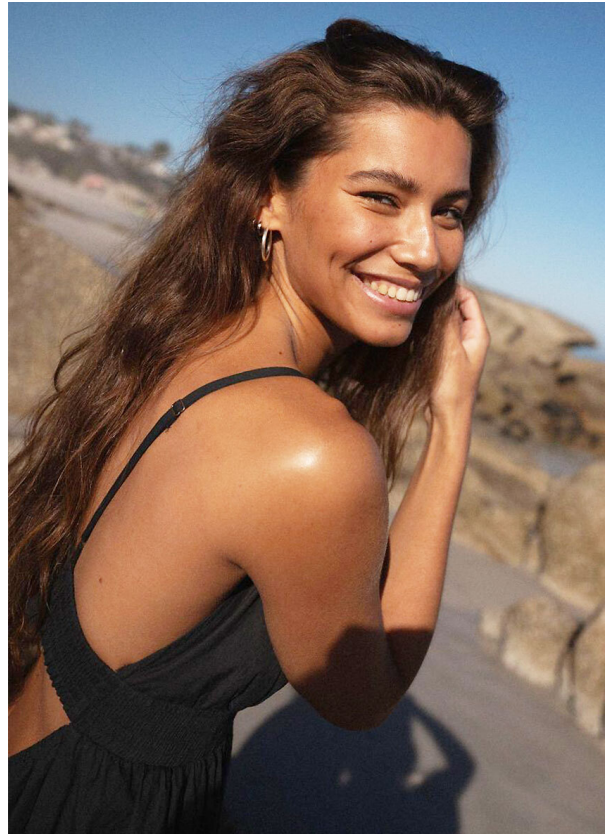

SCOUT

MODEL ● AGENCY

LOIS K. 20 PLUS

HEIGHT 171 cm LINGERIE 70C BUST/WAIST/HIPS 83/63/89 cm SIZE 34/36 JEANS 27/32 EYES brown HAIR dark brown
SHOES 39 LOCATION Amsterdam

SCOUT

MODEL ● AGENCY

LOIS K. 20 PLUS

HEIGHT 171 cm LINGERIE 70C BUST/WAIST/HIPS 83/63/89 cm SIZE 34/36 JEANS 27/32 EYES brown HAIR dark brown
SHOES 39 LOCATION Amsterdam

SCOUT

MODEL ● AGENCY

LOIS K. 20 PLUS

HEIGHT 171 cm LINGERIE 70C BUST/WAIST/HIPS 83/63/89 cm SIZE 34/36 JEANS 27/32 EYES brown HAIR dark brown
SHOES 39 LOCATION Amsterdam