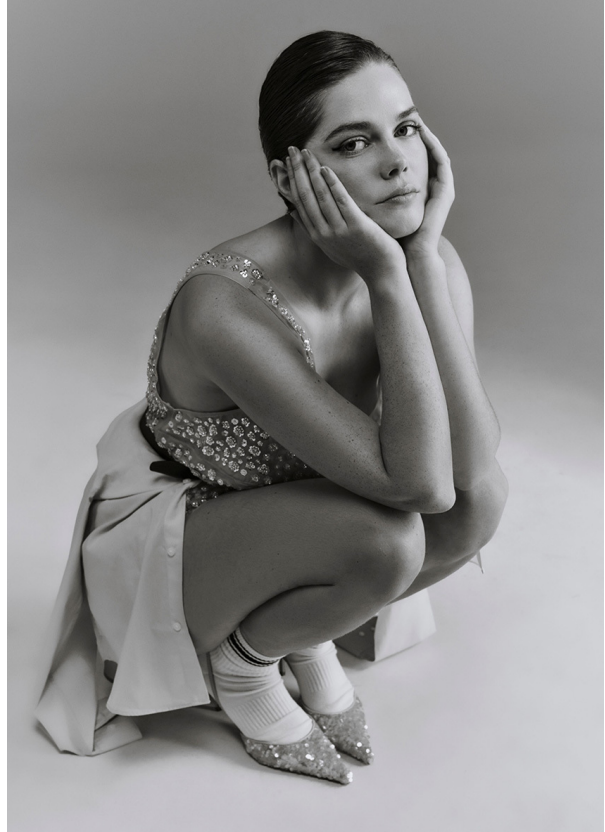

SCOUT

MODEL • AGENCY

LOTTE V. G. CURVY

HEIGHT 179 cm LINGERIE 70E BUST/WAIST/HIPS 96/76/107 cm SIZE 40-42 EYES Blue HAIR Red SHOES 41 LOCATION Rotterdam

SCOUT

MODEL • AGENCY

LOTTE V. G. CURVY

HEIGHT 179 cm LINGERIE 70E BUST/WAIST/HIPS 96/76/107 cm SIZE 40-42 EYES Blue HAIR Red SHOES 41 LOCATION Rotterdam