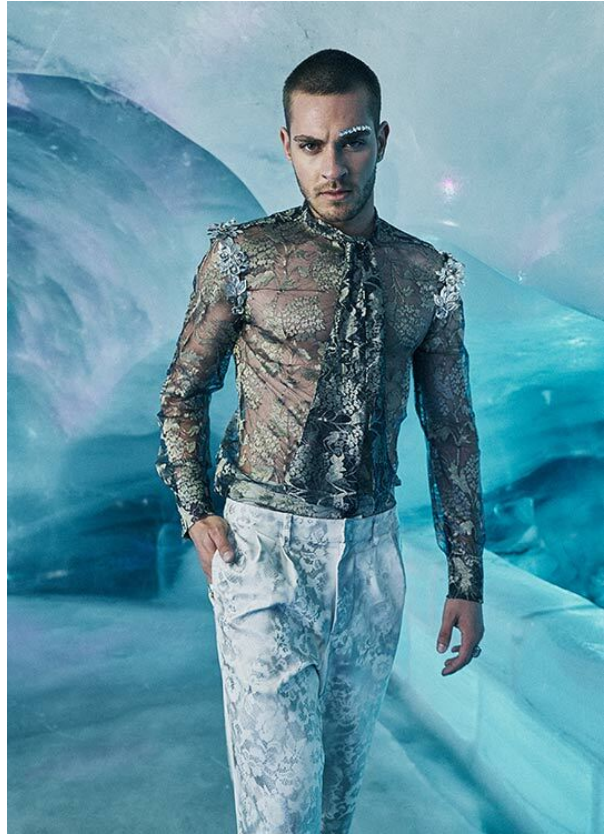

# SCOUT

MODEL ● AGENCY

**LUCA ME.** 20 PLUS

HEIGHT 184 cm BUST/WAIST/HIPS 91/73/92 cm EYES green grey HAIR blonde SHOES 41/42 LOCATION Zurich CH