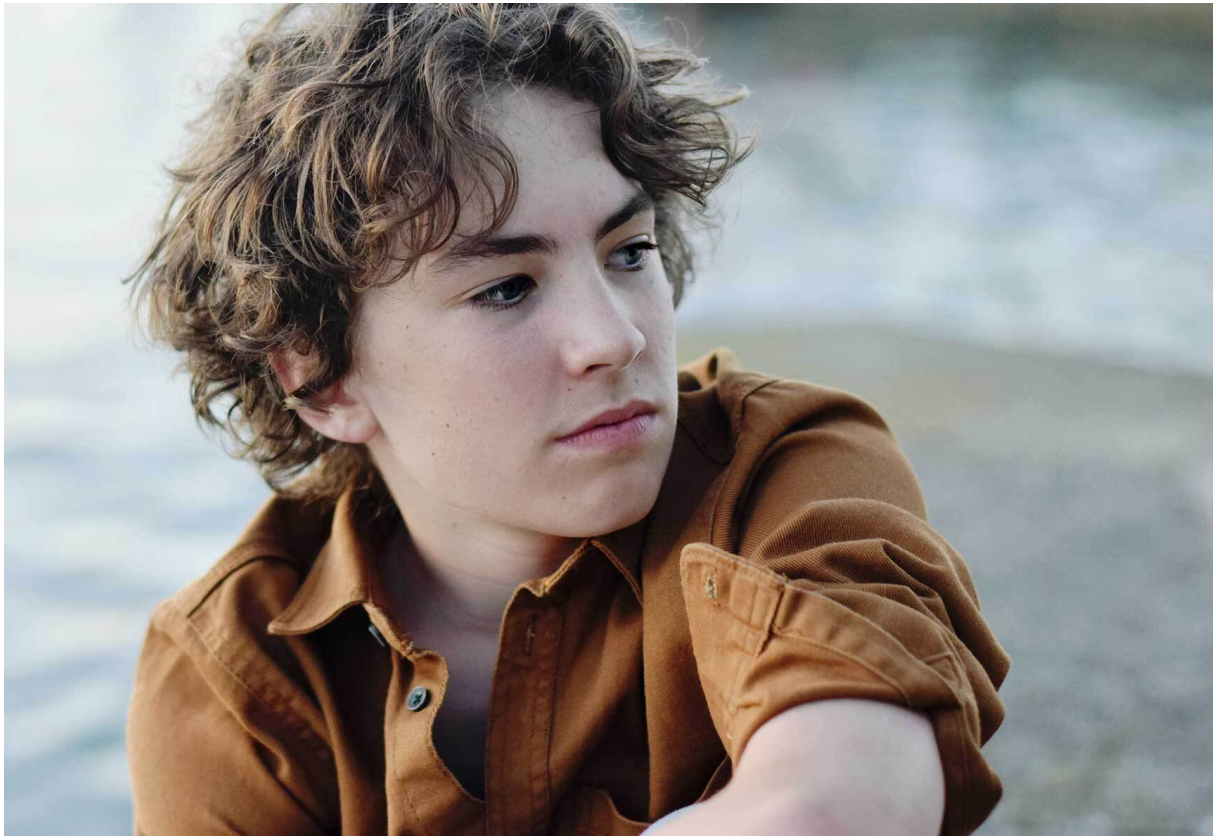

# SCOUT

MODEL ● AGENCY

LUI H. TEENS

HEIGHT 174 cm BUST/WAIST/HIPS 73/77/80 cm EYES blue HAIR brown SHOES 41 LOCATION St Gallen CH