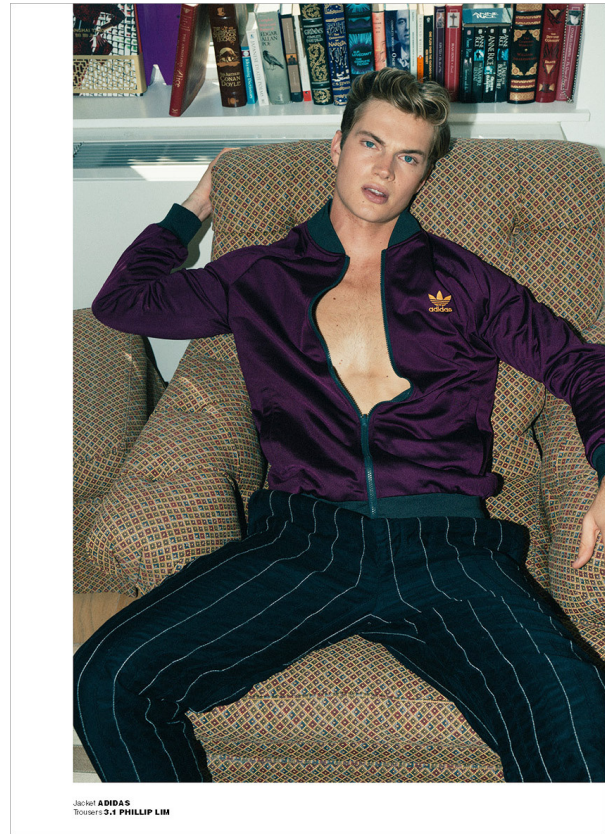

SCOUT

MODEL • AGENCY

LUKE V. ^{MAIN}

HEIGHT 187 cm BUST/WAIST/HIPS 95/72/94 cm SIZE 48 EYES blue HAIR blonde SHOES 44.5 LOCATION Cape Town SA

SCOUT

MODEL • AGENCY

LUKE V. MAIN

HEIGHT 187 cm BUST/WAIST/HIPS 95/72/94 cm SIZE 48 EYES blue HAIR blonde SHOES 44.5 LOCATION Cape Town SA

SCOUT

MODEL • AGENCY

LUKE V. MAIN

HEIGHT 187 cm BUST/WAIST/HIPS 95/72/94 cm SIZE 48 EYES blue HAIR blonde SHOES 44.5 LOCATION Cape Town SA

SCOUT

MODEL • AGENCY

LUKE V. ^{MAIN}

HEIGHT 187 cm BUST/WAIST/HIPS 95/72/94 cm SIZE 48 EYES blue HAIR blonde SHOES 44.5 LOCATION Cape Town SA

SCOUT

MODEL • AGENCY

LUKE V. ^{MAIN}

HEIGHT 187 cm BUST/WAIST/HIPS 95/72/94 cm SIZE 48 EYES blue HAIR blonde SHOES 44.5 LOCATION Cape Town SA

SCOUT

LUKE V. ^{MAIN}

MODEL • AGENCY

HEIGHT 187 cm BUST/WAIST/HIPS 95/72/94 cm SIZE 48 EYES blue HAIR blonde SHOES 44.5 LOCATION Cape Town SA

SCOUT

MODEL • AGENCY

LUKE V. MAIN

HEIGHT 187 cm BUST/WAIST/HIPS 95/72/94 cm SIZE 48 EYES blue HAIR blonde SHOES 44.5 LOCATION Cape Town SA

SCOUT

MODEL • AGENCY

LUKE V. MAIN

HEIGHT 187 cm BUST/WAIST/HIPS 95/72/94 cm SIZE 48 EYES blue HAIR blonde SHOES 44.5 LOCATION Cape Town SA