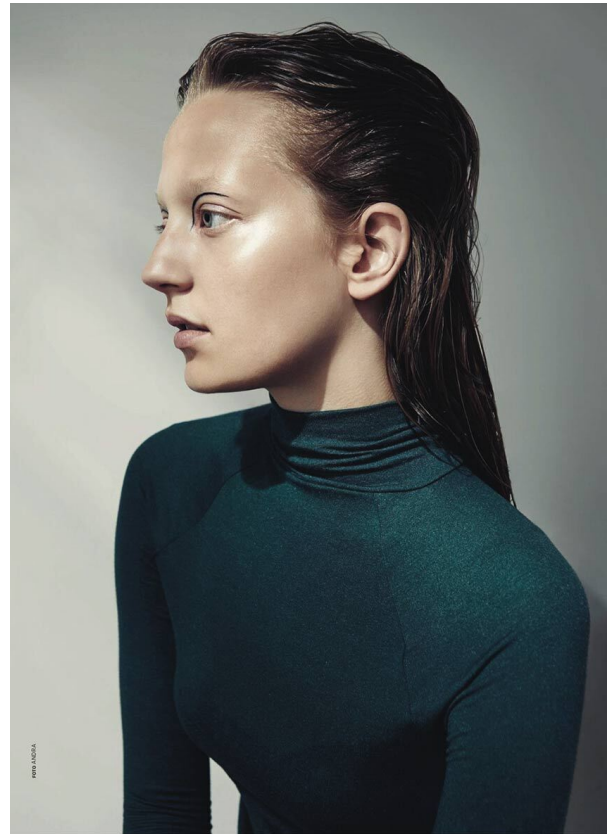

SCOUT

MODEL • AGENCY

MARIE L. MAIN

HEIGHT 180 cm BUST/WAIST/HIPS 83/62/93 cm EYES blue HAIR blonde SHOES 41 LOCATION Hamburg DE

SCOUT

MODEL ● AGENCY

MARIE L. MAIN

HEIGHT 180 cm BUST/WAIST/HIPS 83/62/93 cm EYES blue HAIR blonde SHOES 41 LOCATION Hamburg DE

SCOUT

MODEL • AGENCY

MARIE L. MAIN

HEIGHT 180 cm BUST/WAIST/HIPS 83/62/93 cm EYES blue HAIR blonde SHOES 41 LOCATION Hamburg DE

SCOUT

MODEL • AGENCY

MARIE L. MAIN

HEIGHT 180 cm BUST/WAIST/HIPS 83/62/93 cm EYES blue HAIR blonde SHOES 41 LOCATION Hamburg DE

SCOUT

MODEL • AGENCY

MARIE L. MAIN

HEIGHT 180 cm BUST/WAIST/HIPS 83/62/93 cm EYES blue HAIR blonde SHOES 41 LOCATION Hamburg DE

SCOUT

MODEL • AGENCY

MARIE L. ^{MAIN}

HEIGHT 180 cm BUST/WAIST/HIPS 83/62/93 cm EYES blue HAIR blonde SHOES 41 LOCATION Hamburg DE

SCOUT

MODEL • AGENCY

MARIE L. MAIN

HEIGHT 180 cm BUST/WAIST/HIPS 83/62/93 cm EYES blue HAIR blonde SHOES 41 LOCATION Hamburg DE

Collier Millenia, cristaux violets et métal rhodé. Svarovski
Page de droite: Collier Millenia, cristaux verts en pliage de ton or Svarovski