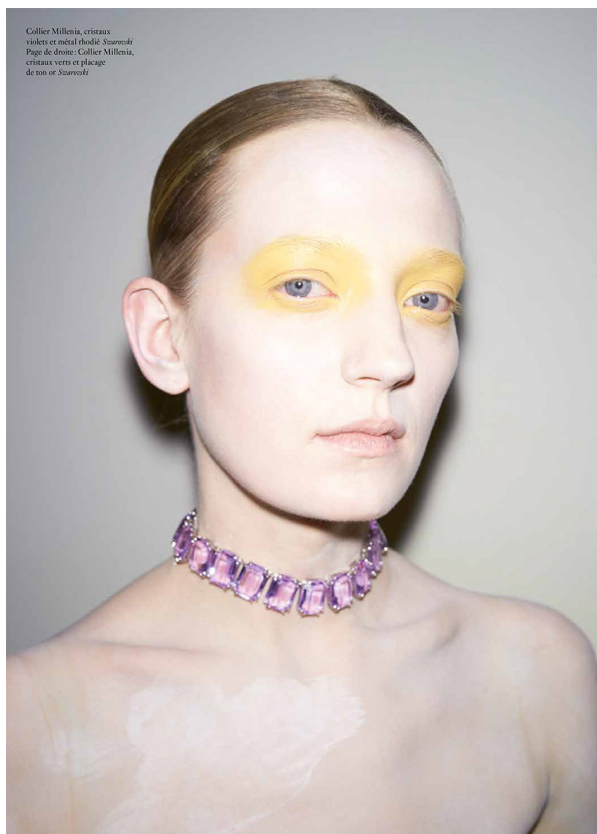

SCOUT

MODEL • AGENCY

MARIE L. MAIN

HEIGHT 180 cm BUST/WAIST/HIPS 83/62/93 cm EYES blue HAIR blonde SHOES 41 LOCATION Hamburg DE