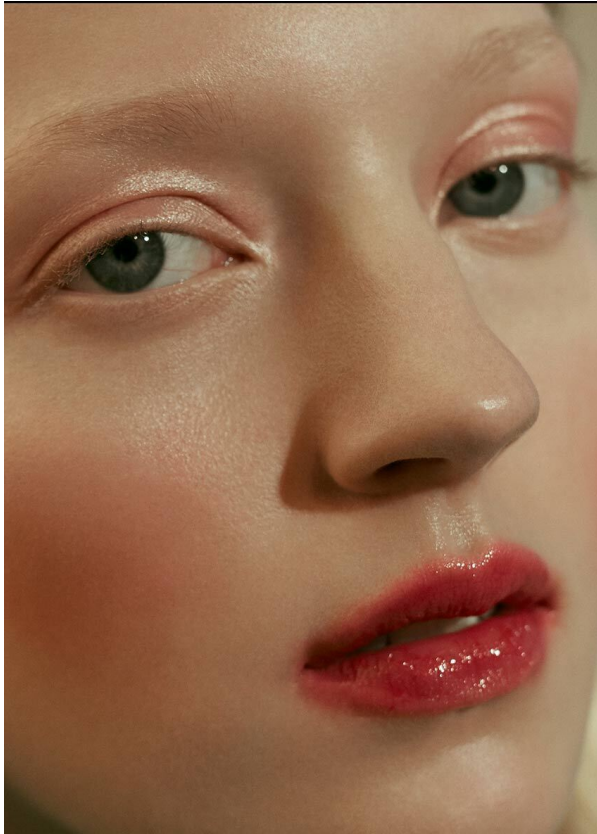

SCOUT

MODEL • AGENCY

MARIE L. MAIN

HEIGHT 180 cm BUST/WAIST/HIPS 83/62/93 cm EYES blue HAIR blonde SHOES 41 LOCATION Hamburg DE

SCOUT

MODEL ● AGENCY

MARIE L. MAIN

HEIGHT 180 cm BUST/WAIST/HIPS 83/62/93 cm EYES blue HAIR blonde SHOES 41 LOCATION Hamburg DE

SCOUT

MODEL • AGENCY

MARIE L. MAIN

HEIGHT 180 cm BUST/WAIST/HIPS 83/62/93 cm EYES blue HAIR blonde SHOES 41 LOCATION Hamburg DE

SCOUT

MODEL • AGENCY

MARIE L. MAIN

HEIGHT 180 cm BUST/WAIST/HIPS 83/62/93 cm EYES blue HAIR blonde SHOES 41 LOCATION Hamburg DE

SCOUT

MODEL • AGENCY

MARIE L. MAIN

HEIGHT 180 cm BUST/WAIST/HIPS 83/62/93 cm EYES blue HAIR blonde SHOES 41 LOCATION Hamburg DE

SCOUT

MODEL • AGENCY

MARIE L. ^{MAIN}

HEIGHT 180 cm BUST/WAIST/HIPS 83/62/93 cm EYES blue HAIR blonde SHOES 41 LOCATION Hamburg DE

SCOUT

MODEL • AGENCY

MARIE L. MAIN

HEIGHT 180 cm BUST/WAIST/HIPS 83/62/93 cm EYES blue HAIR blonde SHOES 41 LOCATION Hamburg DE

Collier Millenia, cristaux violets et métal rhodé. Svarovski
Page de droite: Collier Millenia, cristaux verts en pliage de ton or Svarovski