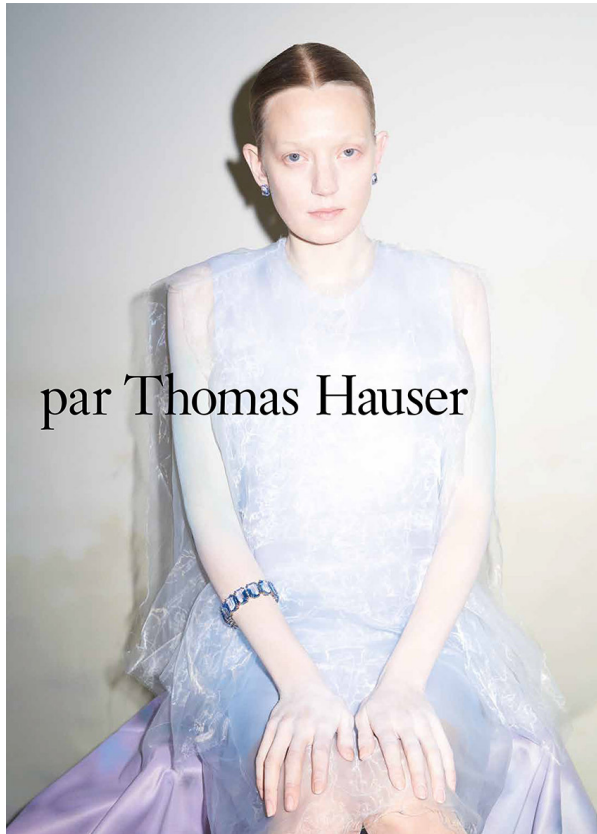

SCOUT

MODEL • AGENCY

MARIE L. MAIN

HEIGHT 180 cm BUST/WAIST/HIPS 83/62/93 cm EYES blue HAIR blonde SHOES 41 LOCATION Hamburg DE