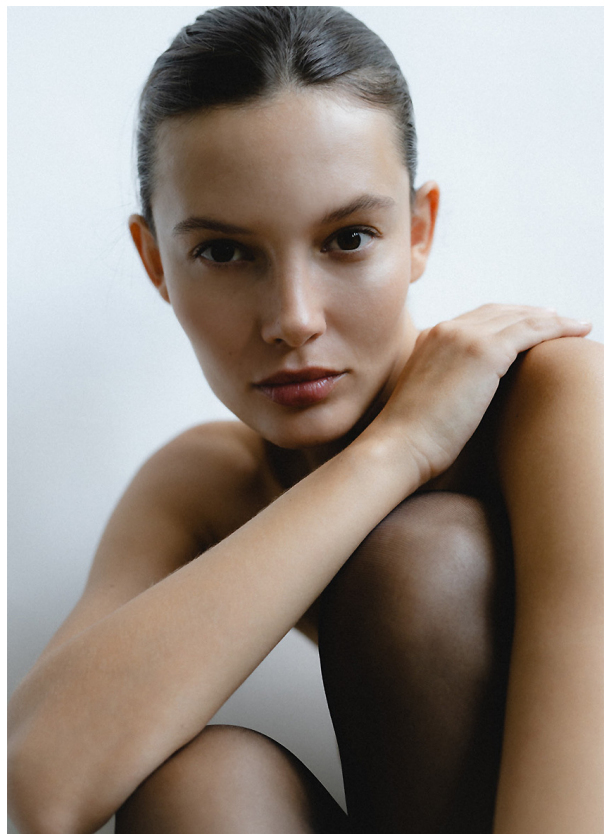

SCOUT

MODEL • AGENCY

MARTA L. IN TOWN

HEIGHT 175 cm BUST/WAIST/HIPS 78/61/91 cm EYES brown HAIR brown SHOES 38 LOCATION Zurich / Warsaw

SCOUT

MODEL • AGENCY

MARTA L. IN TOWN

HEIGHT 175 cm BUST/WAIST/HIPS 78/61/91 cm EYES brown HAIR brown SHOES 38 LOCATION Zurich / Warsaw

SCOUT

MODEL • AGENCY

MARTA L. IN TOWN

HEIGHT 175 cm BUST/WAIST/HIPS 78/61/91 cm EYES brown HAIR brown SHOES 38 LOCATION Zurich / Warsaw

L'OFFICIEL

SCOUT

MODEL • AGENCY

MARTA L. IN TOWN