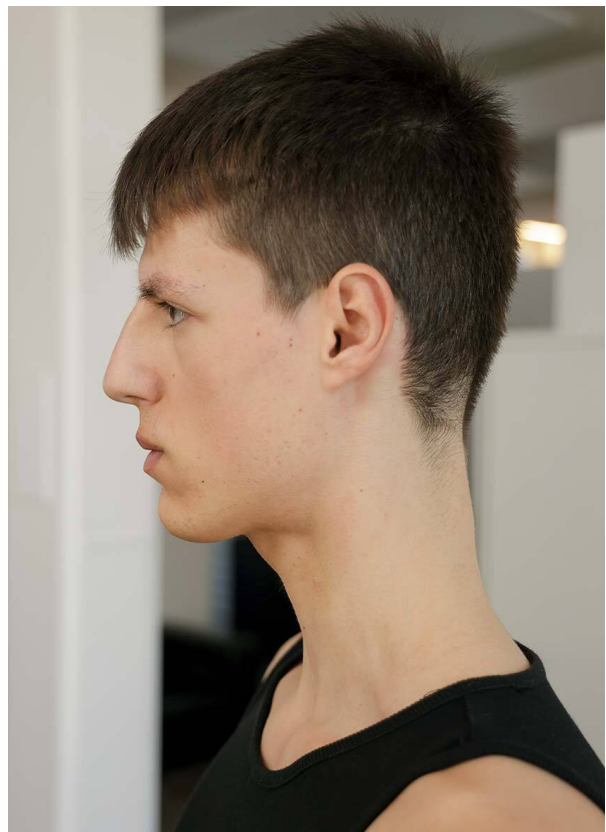

SCOUT

MODEL • AGENCY

MATEJ P. DEVELOPMENT

HEIGHT 193 cm BUST/WAIST/HIPS 92/76/98 cm SIZE 48 JEANS 31/34 EYES brown HAIR brown SHOES 47 LOCATION
Glarus CH

SCOUT

MODEL • AGENCY

MATEJ P. DEVELOPMENT

HEIGHT 193 cm BUST/WAIST/HIPS 92/76/98 cm SIZE 48 JEANS 31/34 EYES brown HAIR brown SHOES 47 LOCATION Glarus CH