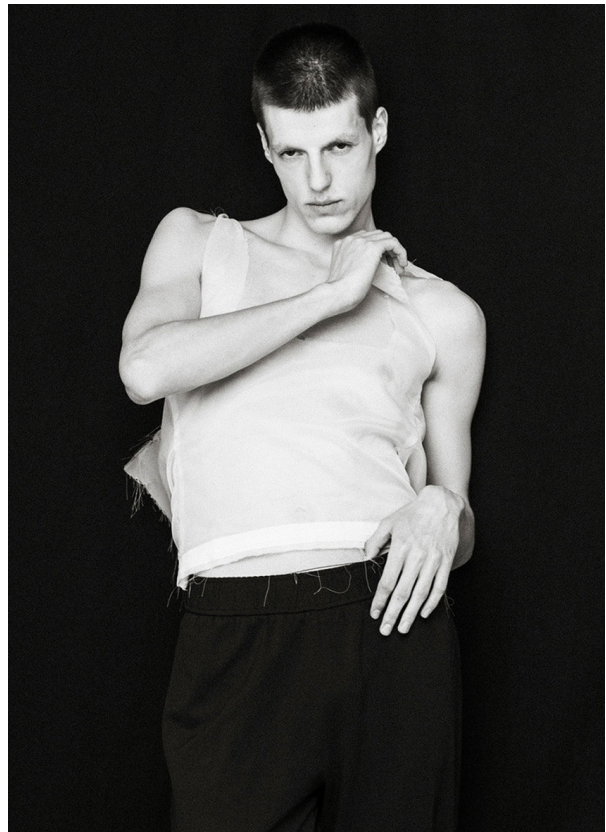

SCOUT

MODEL • AGENCY

MATEJ P. DEVELOPMENT

HEIGHT 193 cm BUST/WAIST/HIPS 92/76/98 cm SIZE 48 JEANS 31/34 EYES brown HAIR brown SHOES 47 LOCATION
Glarus CH

SCOUT

MODEL ● AGENCY

MATEJ P. DEVELOPMENT

HEIGHT 193 cm BUST/WAIST/HIPS 92/76/98 cm SIZE 48 JEANS 31/34 EYES brown HAIR brown SHOES 47 LOCATION Glarus CH

SCOUT

MODEL • AGENCY

MATEJ P. DEVELOPMENT

HEIGHT 193 cm BUST/WAIST/HIPS 92/76/98 cm SIZE 48 JEANS 31/34 EYES brown HAIR brown SHOES 47 LOCATION
Glarus CH