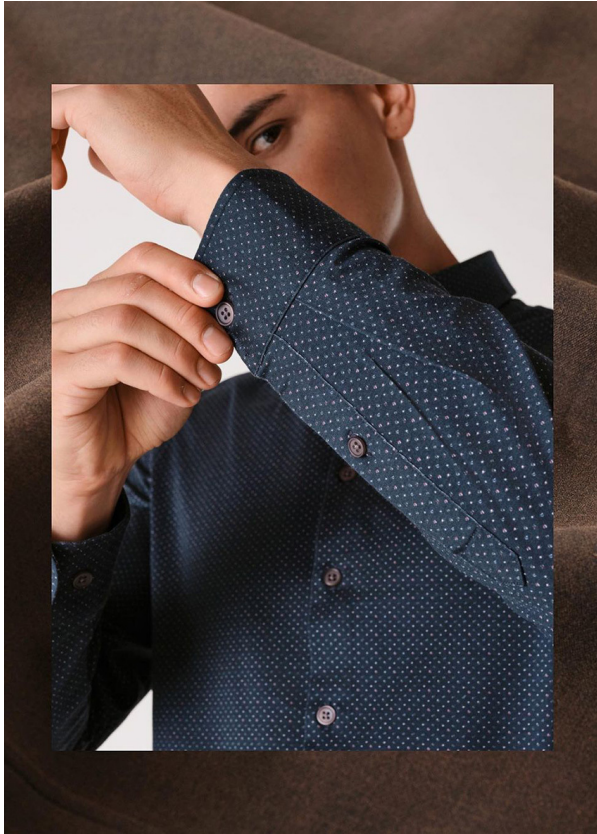

SCOUT

MODEL • AGENCY

MAURITIUS LO. ^{HANDS}

HEIGHT 185 cm BUST/WAIST/HIPS 97/78/97 cm EYES brown HAIR dark brown SHOES 43 LOCATION Basel

SCOUT

MODEL • AGENCY

MAURITIUS LO. HANDS

HEIGHT 185 cm BUST/WAIST/HIPS 97/78/97 cm EYES brown HAIR dark brown SHOES 43 LOCATION Basel

SCOUT

MAURITIUS LO. HANDS

MODEL • AGENCY

HEIGHT 185 cm BUST/WAIST/HIPS 97/78/97 cm EYES brown HAIR dark brown SHOES 43 LOCATION Basel

SCOUT

MODEL • AGENCY

MAURITIUS LO. HANDS

HEIGHT 185 cm BUST/WAIST/HIPS 97/78/97 cm EYES brown HAIR dark brown SHOES 43 LOCATION Basel