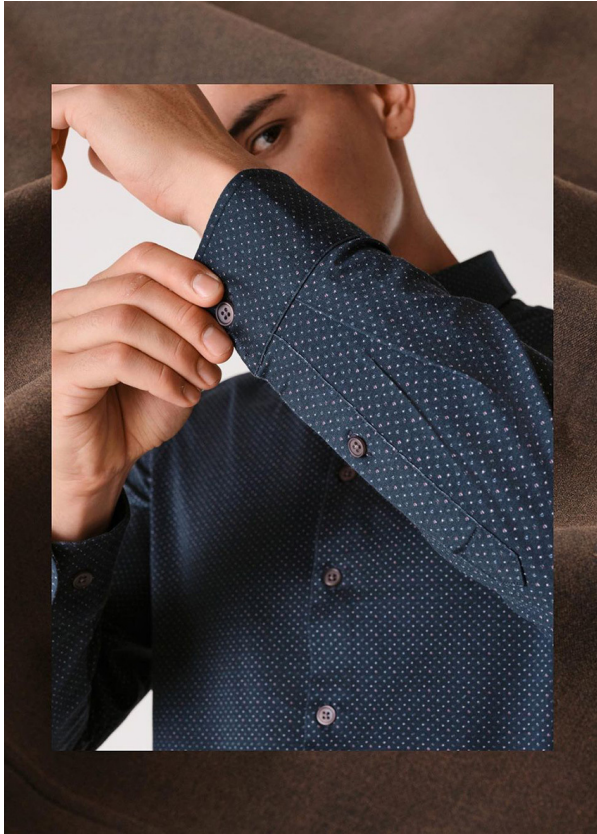

SCOUT

MODEL ● AGENCY

MAURITIUS LO. ^{HANDS}

HEIGHT 185 cm BUST/WAIST/HIPS 97/78/97 cm EYES brown HAIR dark brown SHOES 43 LOCATION Basel

SCOUT

MODEL • AGENCY

MAURITIUS LO. HANDS

HEIGHT 185 cm BUST/WAIST/HIPS 97/78/97 cm EYES brown HAIR dark brown SHOES 43 LOCATION Basel

SCOUT

MODEL • AGENCY

MAURITIUS LO. ^{HANDS}

HEIGHT 185 cm BUST/WAIST/HIPS 97/78/97 cm EYES brown HAIR dark brown SHOES 43 LOCATION Basel

SCOUT

MODEL • AGENCY

MAURITIUS LO. ^{HANDS}

HEIGHT 185 cm BUST/WAIST/HIPS 97/78/97 cm EYES brown HAIR dark brown SHOES 43 LOCATION Basel