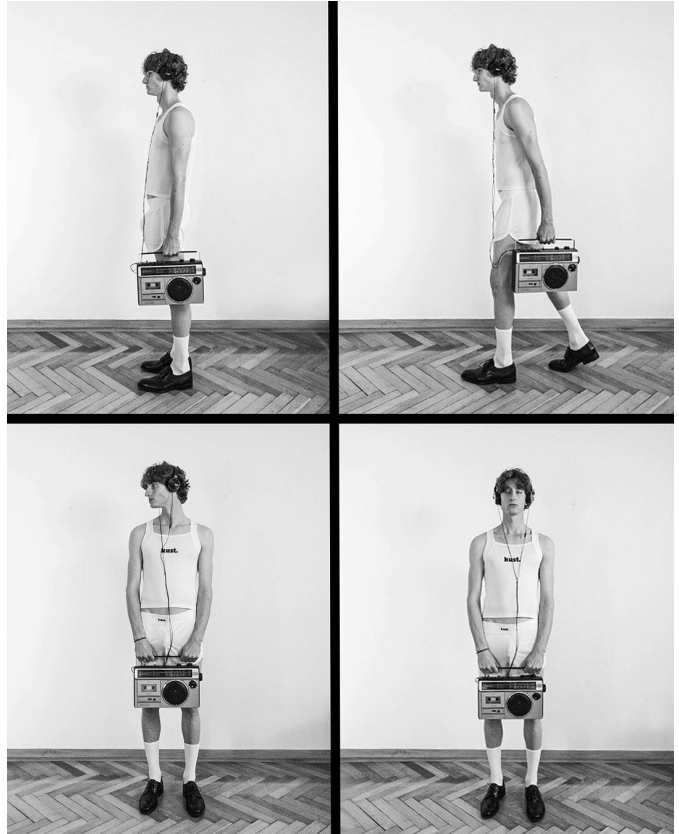

SCOUT

MODEL • AGENCY

MELCHIOR C. DEVELOPMENT

HEIGHT 186 cm BUST/WAIST/HIPS 90/75/94 cm EYES brown HAIR brown SHOES 44,5 LOCATION Basel CH

SCOUT

MODEL • AGENCY

MELCHIOR C. DEVELOPMENT

HEIGHT 186 cm BUST/WAIST/HIPS 90/75/94 cm EYES brown HAIR brown SHOES 44,5 LOCATION Basel CH

SCOUT

MODEL • AGENCY

MELCHIOR C. DEVELOPMENT

HEIGHT 186 cm BUST/WAIST/HIPS 90/75/94 cm EYES brown HAIR brown SHOES 44,5 LOCATION Basel CH