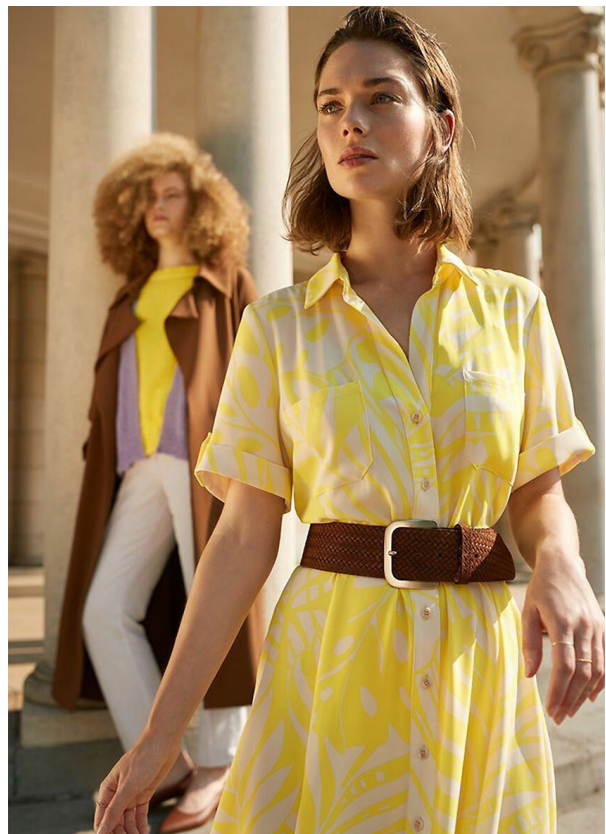

SCOUT

MODEL • AGENCY

MERLE B. 30 PLUS

HEIGHT 175 cm BUST/WAIST/HIPS 85/62/92 cm EYES blue green HAIR dark blonde SHOES 38 LOCATION Amsterdam NL

SCOUT

MODEL • AGENCY

MERLE B. 30 PLUS

HEIGHT 175 cm BUST/WAIST/HIPS 85/62/92 cm EYES blue green HAIR dark blonde SHOES 38 LOCATION Amsterdam NL

SCOUT

MODEL • AGENCY

MERLE B. 30 PLUS

HEIGHT 175 cm BUST/WAIST/HIPS 85/62/92 cm EYES blue green HAIR dark blonde SHOES 38 LOCATION Amsterdam NL

SCOUT

MODEL ● AGENCY

MERLE B. 30 PLUS

HEIGHT 175 cm BUST/WAIST/HIPS 85/62/92 cm EYES blue green HAIR dark blonde SHOES 38 LOCATION Amsterdam NL