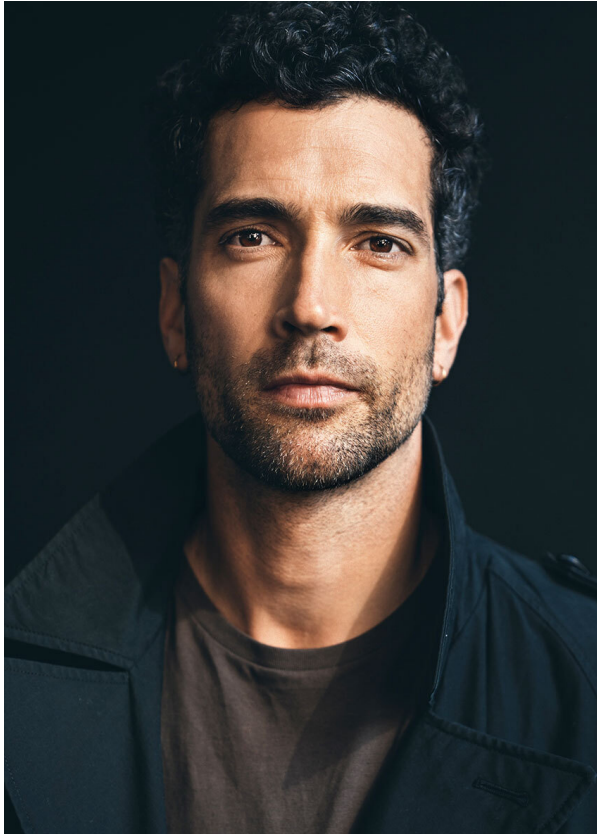

SCOUT

MODEL • AGENCY

MICHAEL A. 30 PLUS

HEIGHT 185 cm BUST/WAIST/HIPS 97/77/97 cm EYES brown HAIR dark brown SHOES 42 LOCATION München DE

SCOUT

MODEL • AGENCY

MICHAEL A. 30 PLUS

HEIGHT 185 cm BUST/WAIST/HIPS 97/77/97 cm EYES brown HAIR dark brown SHOES 42 LOCATION München DE

SCOUT

MODEL • AGENCY

MICHAEL A. 30 PLUS

HEIGHT 185 cm BUST/WAIST/HIPS 97/77/97 cm EYES brown HAIR dark brown SHOES 42 LOCATION München DE

SCOUT

MODEL ● AGENCY

MICHAEL A. 30 PLUS

HEIGHT 185 cm BUST/WAIST/HIPS 97/77/97 cm EYES brown HAIR dark brown SHOES 42 LOCATION München DE