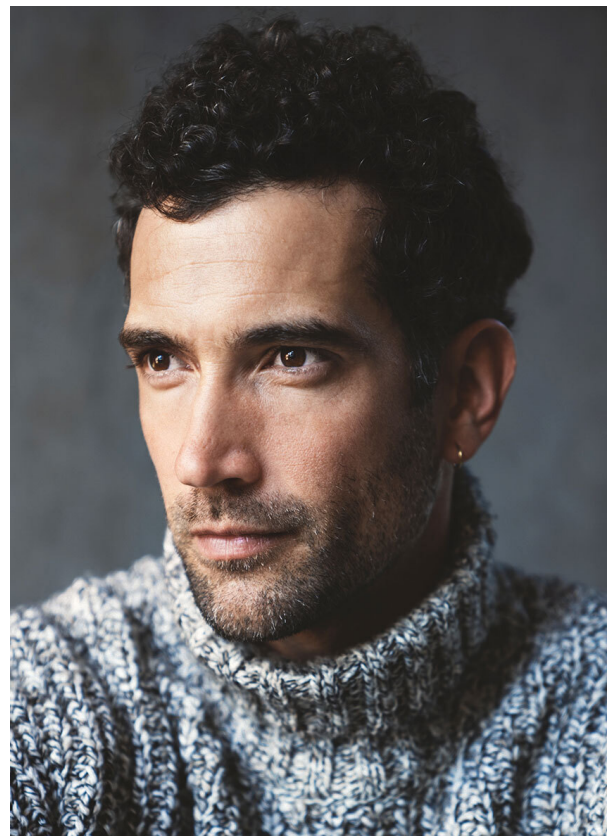

SCOUT

MODEL • AGENCY

MICHAEL A. 30 PLUS

HEIGHT 185 cm BUST/WAIST/HIPS 97/77/97 cm EYES brown HAIR dark brown SHOES 42 LOCATION München DE