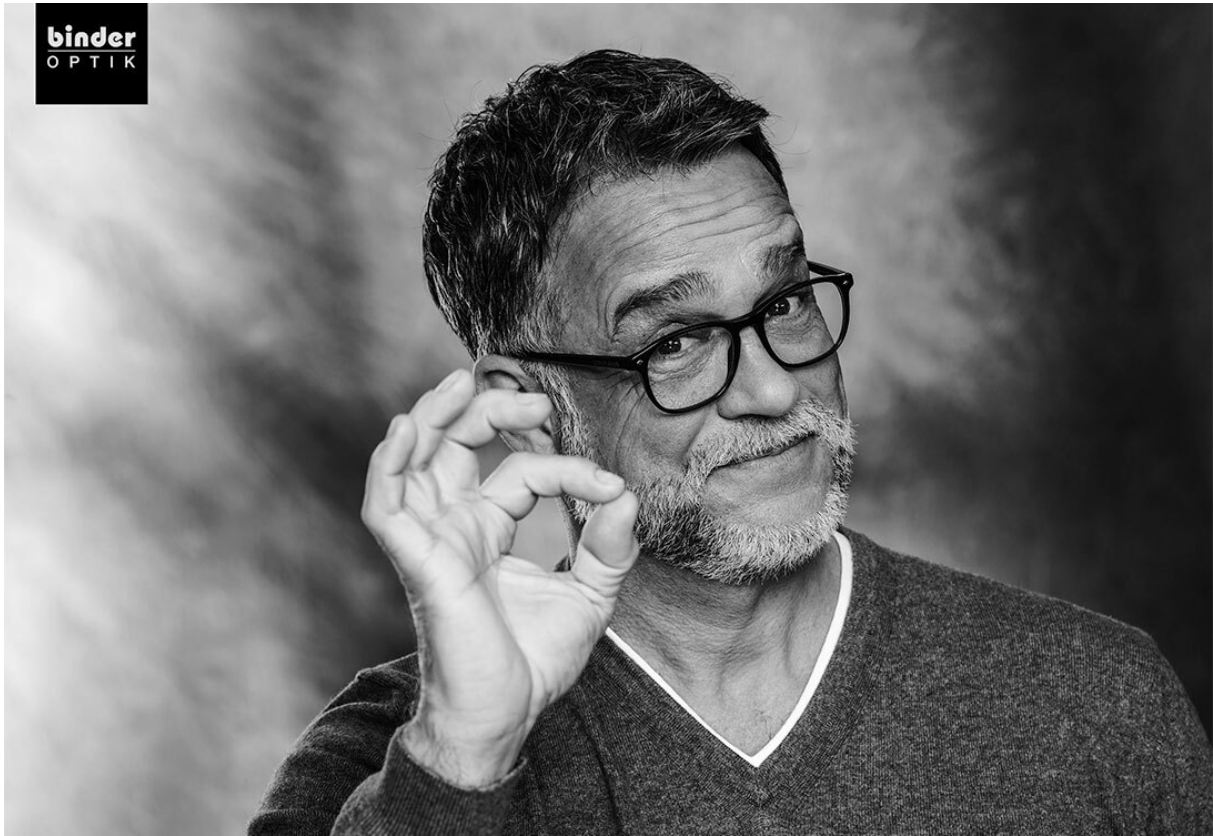

# SCOUT

**MICHAEL DI.** SILVER

MODEL • AGENCY

HEIGHT 188 cm BUST/WAIST/HIPS 103/88/99 cm EYES blue HAIR brown SHOES 44 LOCATION Esslingen DE

# SCOUT

MODEL • AGENCY

**MICHAEL DI.** SILVER

HEIGHT 188 cm BUST/WAIST/HIPS 103/88/99 cm EYES blue HAIR brown SHOES 44 LOCATION Esslingen DE

GET IN  
TOUCH

**RA**

# SCOUT

MODEL • AGENCY

**MICHAEL DI.** SILVER

HEIGHT 188 cm BUST/WAIST/HIPS 103/88/99 cm EYES blue HAIR brown SHOES 44 LOCATION Esslingen DE

Chris2

chris3

# SCOUT

MODEL • AGENCY

**MICHAEL DI.** SILVER

HEIGHT 188 cm BUST/WAIST/HIPS 103/88/99 cm EYES blue HAIR brown SHOES 44 LOCATION Esslingen DE