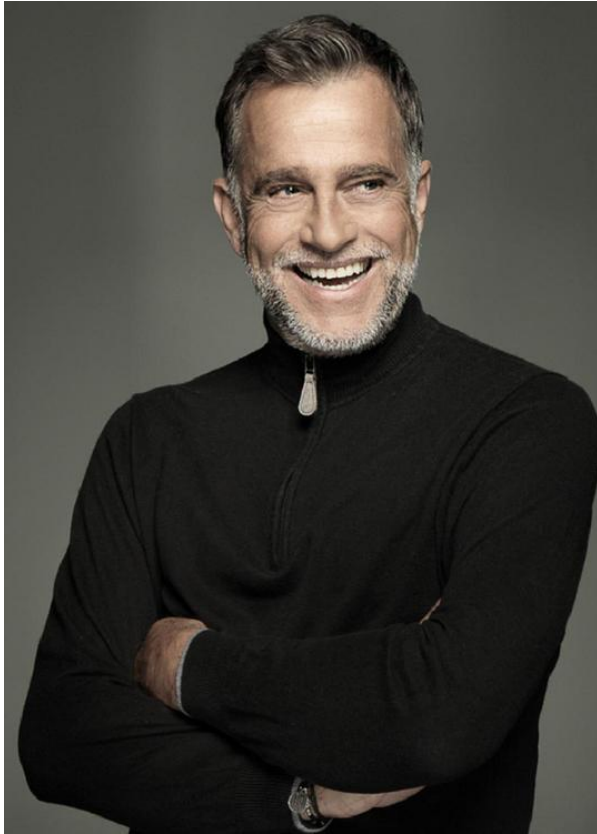

SCOUT

MODEL • AGENCY

MICHAEL DI. SILVER

HEIGHT 188 cm BUST/WAIST/HIPS 103/88/99 cm EYES blue HAIR brown SHOES 44 LOCATION Esslingen DE