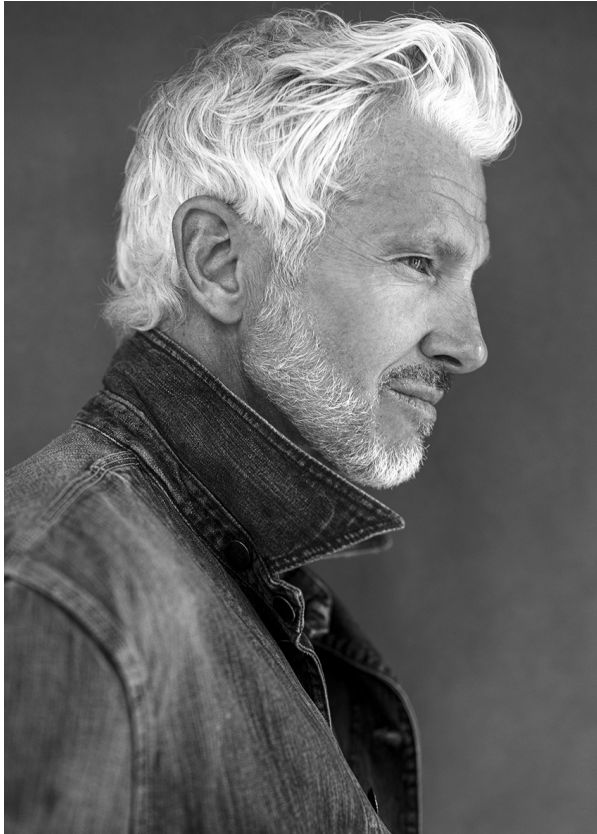

SCOUT

MICHAEL JUSTIN S. SILVER

MODEL • AGENCY

HEIGHT 185 cm WAIST 81 cm EYES blue HAIR salt & pepper SHOES 46 LOCATION Phoenix USA

SCOUT

MICHAEL JUSTIN S. SILVER

MODEL • AGENCY

HEIGHT 185 cm WAIST 81 cm EYES blue HAIR salt & pepper SHOES 46 LOCATION Phoenix USA

SCOUT

MICHAEL JUSTIN S. SILVER

MODEL • AGENCY

HEIGHT 185 cm WAIST 81 cm EYES blue HAIR salt & pepper SHOES 46 LOCATION Phoenix USA