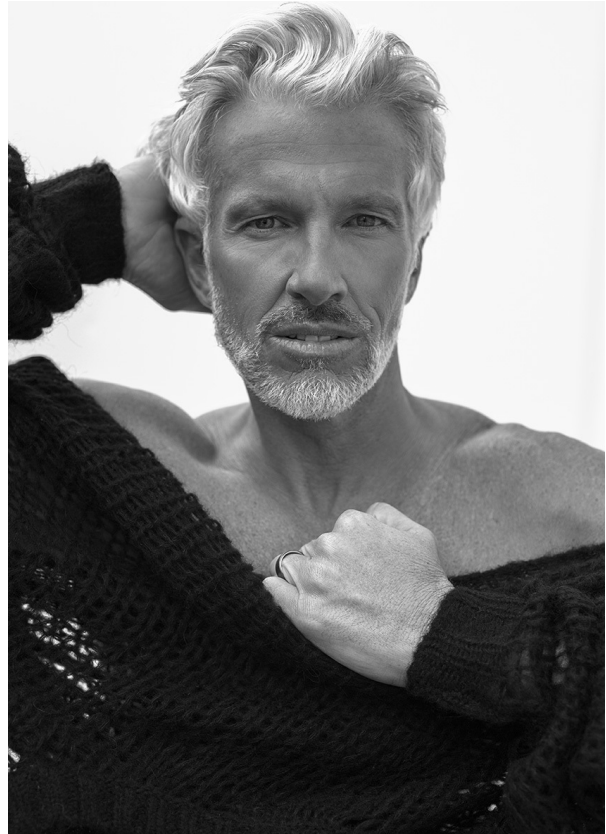

SCOUT

MICHAEL JUSTIN S. SILVER

MODEL • AGENCY

HEIGHT 185 cm WAIST 81 cm EYES blue HAIR salt & pepper SHOES 46 LOCATION Phoenix USA

SCOUT

MICHAEL JUSTIN S. SILVER

MODEL • AGENCY

HEIGHT 185 cm WAIST 81 cm EYES blue HAIR salt & pepper SHOES 46 LOCATION Phoenix USA

SCOUT

MICHAEL JUSTIN S. SILVER

MODEL • AGENCY

HEIGHT 185 cm WAIST 81 cm EYES blue HAIR salt & pepper SHOES 46 LOCATION Phoenix USA