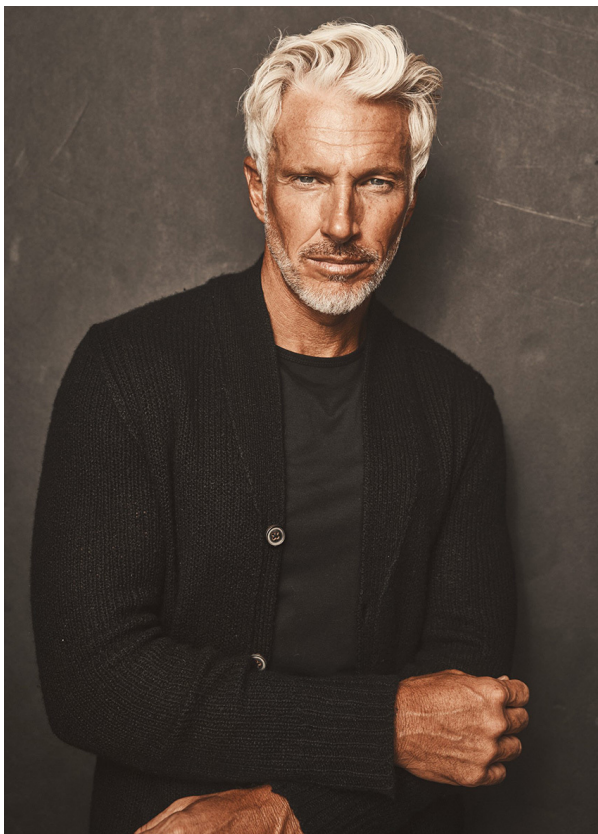

SCOUT

MICHAEL JUSTIN S. SILVER

MODEL • AGENCY

HEIGHT 185 cm WAIST 81 cm EYES blue HAIR salt & pepper SHOES 46 LOCATION Phoenix USA

SCOUT

MICHAEL JUSTIN S. SILVER

MODEL • AGENCY

HEIGHT 185 cm WAIST 81 cm EYES blue HAIR salt & pepper SHOES 46 LOCATION Phoenix USA

SCOUT

MICHAEL JUSTIN S. SILVER

MODEL • AGENCY

HEIGHT 185 cm WAIST 81 cm EYES blue HAIR salt & pepper SHOES 46 LOCATION Phoenix USA