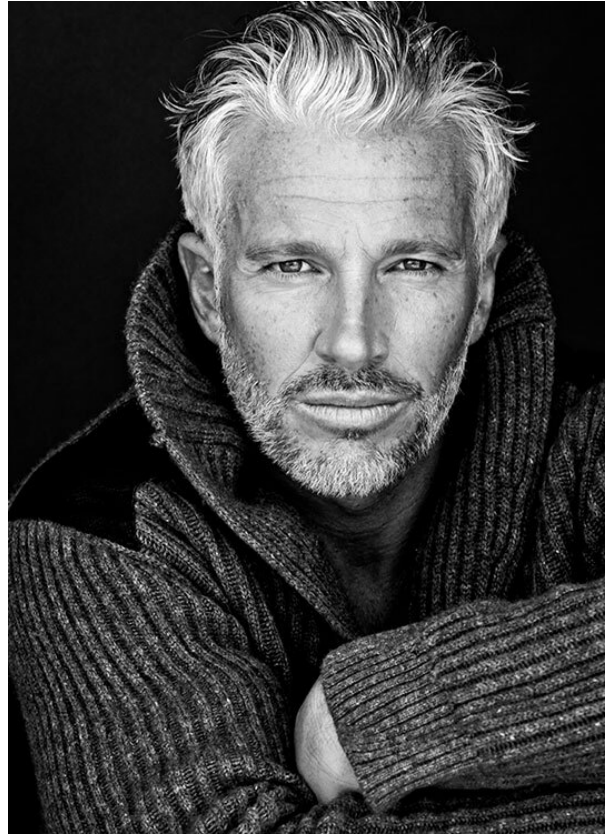

SCOUT

MICHAEL JUSTIN S. SILVER

MODEL • AGENCY

HEIGHT 185 cm WAIST 81 cm EYES blue HAIR salt & pepper SHOES 46 LOCATION Phoenix USA

SCOUT

MICHAEL JUSTIN S. SILVER

MODEL • AGENCY

HEIGHT 185 cm WAIST 81 cm EYES blue HAIR salt & pepper SHOES 46 LOCATION Phoenix USA

SCOUT

MICHAEL JUSTIN S. SILVER

MODEL • AGENCY

HEIGHT 185 cm WAIST 81 cm EYES blue HAIR salt & pepper SHOES 46 LOCATION Phoenix USA