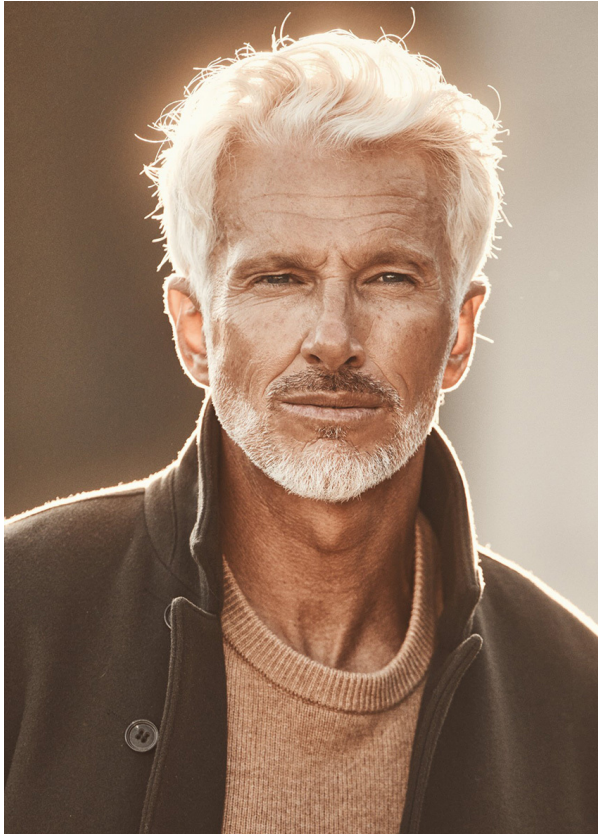

SCOUT

MICHAEL JUSTIN S. SILVER

MODEL • AGENCY

HEIGHT 185 cm WAIST 81 cm EYES blue HAIR salt & pepper SHOES 46 LOCATION Phoenix USA

SCOUT

MICHAEL JUSTIN S. SILVER

MODEL • AGENCY

HEIGHT 185 cm WAIST 81 cm EYES blue HAIR salt & pepper SHOES 46 LOCATION Phoenix USA