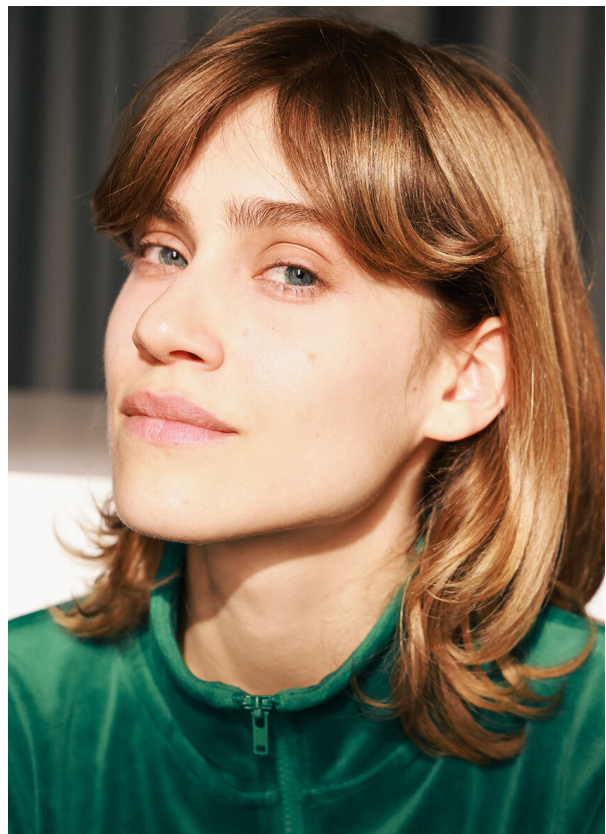

SCOUT

MODEL ● AGENCY

NINA O. 20 PLUS

HEIGHT 156 cm BUST/WAIST/HIPS 75/59/86 cm EYES blue HAIR dark blonde SHOES 36 LOCATION Zürich CH

SCOUT

MODEL ● AGENCY

NINA O. 20 PLUS

HEIGHT 156 cm BUST/WAIST/HIPS 75/59/86 cm EYES blue HAIR dark blonde SHOES 36 LOCATION Zürich CH

SCOUT

MODEL ● AGENCY

NINA O. 20 PLUS

HEIGHT 156 cm BUST/WAIST/HIPS 75/59/86 cm EYES blue HAIR dark blonde SHOES 36 LOCATION Zürich CH