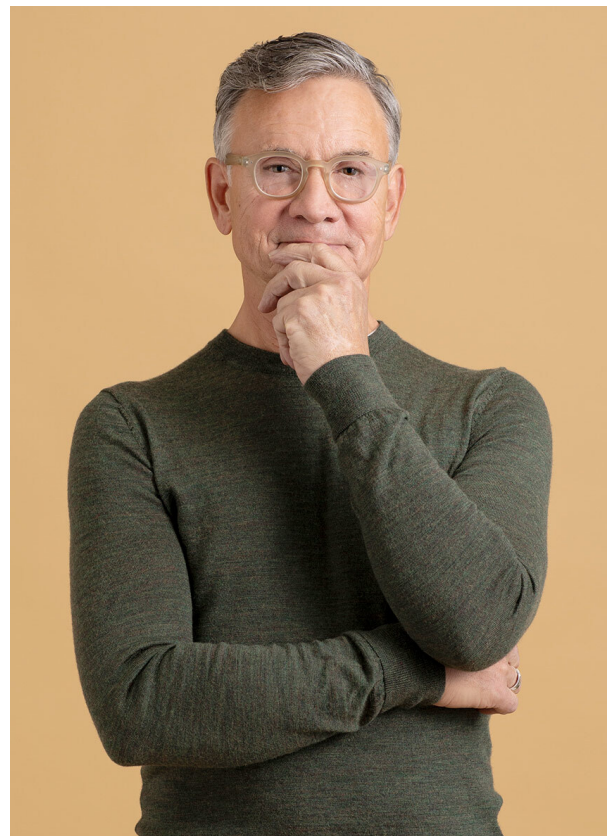

SCOUT

MODEL ● AGENCY

ODILO C. SILVER

BUST/WAIST/HIPS 100/91/104 cm SIZE 50/52 EYES brown HAIR salt&pepper LOCATION Zürich CH

SCOUT

MODEL ● AGENCY

ODILO C. SILVER

BUST/WAIST/HIPS 100/91/104 cm SIZE 50/52 EYES brown HAIR salt&pepper LOCATION Zürich CH