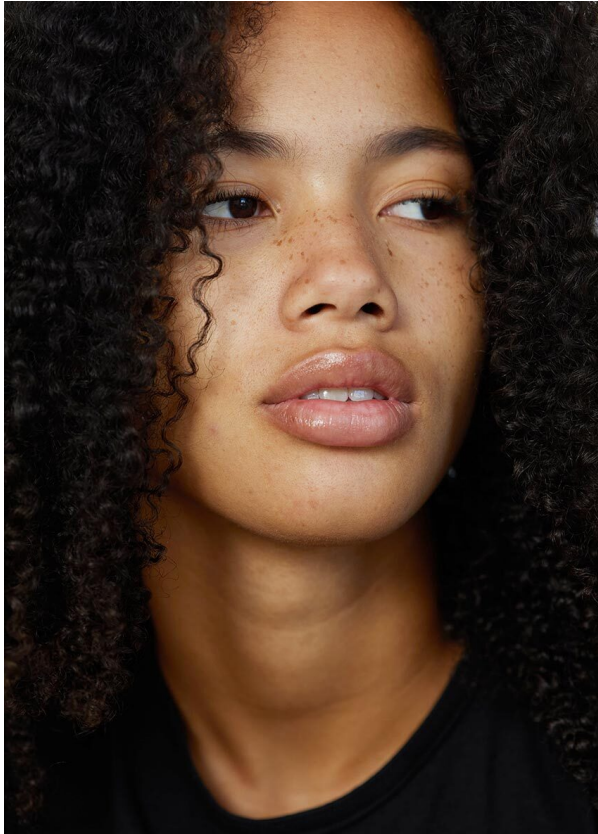

SCOUT

MODEL ● AGENCY

ONYEKA I. 20 PLUS

HEIGHT 176 cm BUST/WAIST/HIPS 88/69/90 cm EYES dark brown HAIR dark brown SHOES 40 LOCATION Zürich CH

SCOUT

MODEL ● AGENCY

ONYEKA I. 20 PLUS

HEIGHT 176 cm BUST/WAIST/HIPS 88/69/90 cm EYES dark brown HAIR dark brown SHOES 40 LOCATION Zürich CH