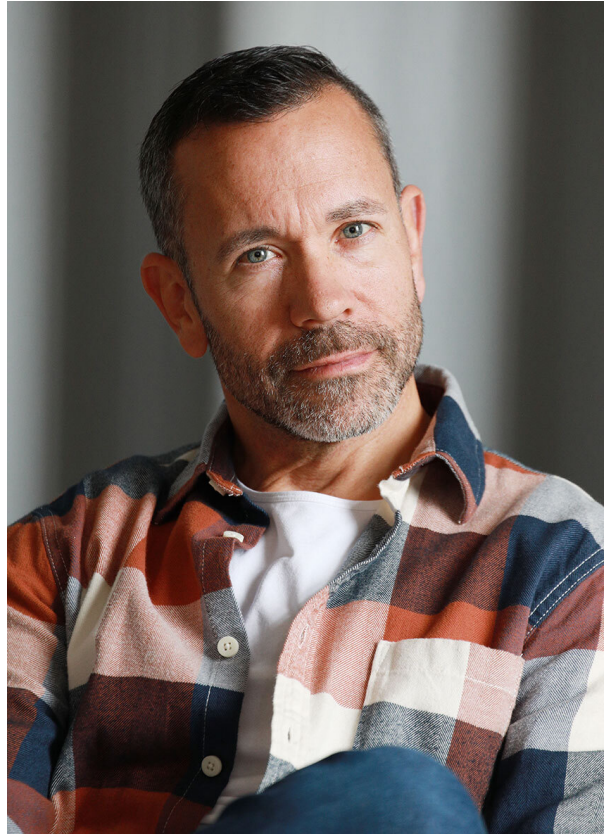

# SCOUT

MODEL ● AGENCY

**PASCAL P.** 40 PLUS

HEIGHT 174 cm BUST/WAIST/HIPS 92/83/96 cm EYES blue grey HAIR black grey SHOES 42/43 LOCATION Schwyz CH