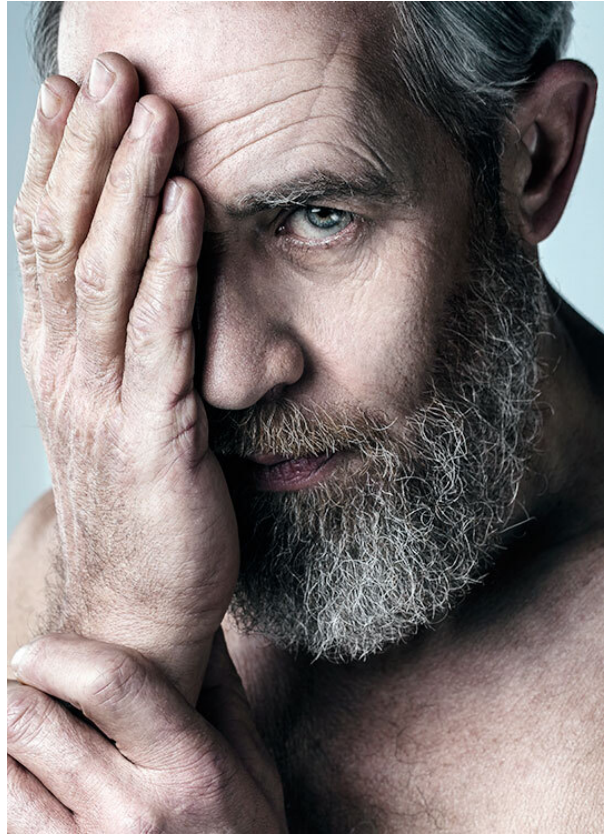

SCOUT

MODEL ● AGENCY

PETER G. SILVER

HEIGHT 189 cm BUST/WAIST 100/92 cm EYES green brown HAIR salt&pepper SHOES 45/46 LOCATION Basel CH

SCOUT

MODEL ● AGENCY

PETER G. SILVER

HEIGHT 189 cm BUST/WAIST 100/92 cm EYES green brown HAIR salt&pepper SHOES 45/46 LOCATION Basel CH

SCOUT

MODEL ● AGENCY

PETER G. SILVER

HEIGHT 189 cm BUST/WAIST 100/92 cm EYES green brown HAIR salt&pepper SHOES 45/46 LOCATION Basel CH