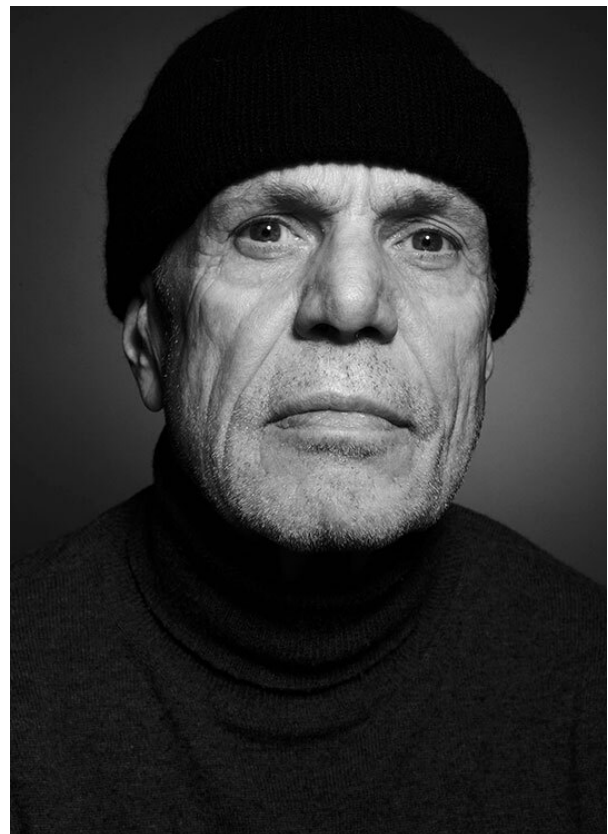

SCOUT

MODEL ● AGENCY

PETER GR. SILVER

HEIGHT 178 cm BUST/WAIST/HIPS 93/86/93 cm EYES blue HAIR grey SHOES 42 LOCATION Hamburg DE