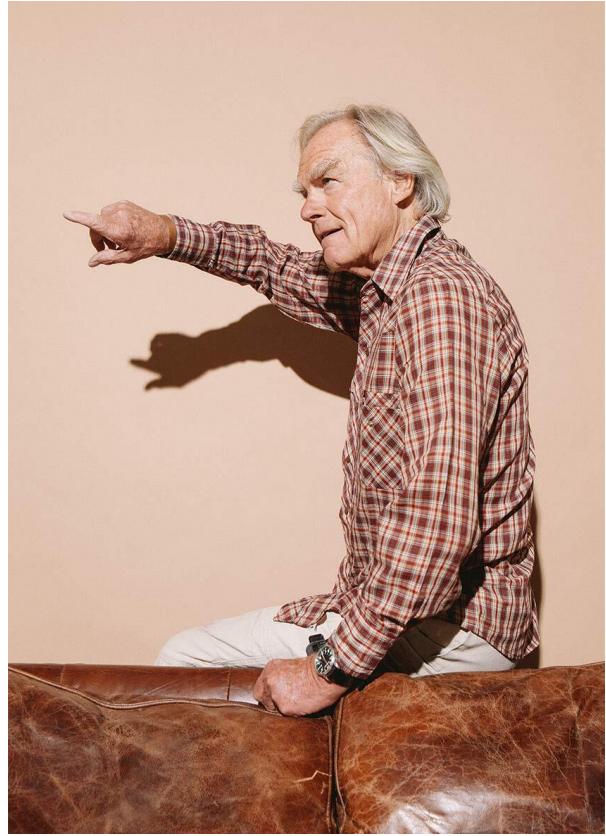

SCOUT

MODEL ● AGENCY

REINHARD L. SILVER

HEIGHT 183 cm BUST/WAIST 100/85 cm EYES blue HAIR blonde SHOES 42 LOCATION Zürich CH

SCOUT

MODEL ● AGENCY

REINHARD L. SILVER

HEIGHT 183 cm BUST/WAIST 100/85 cm EYES blue HAIR blonde SHOES 42 LOCATION Zürich CH