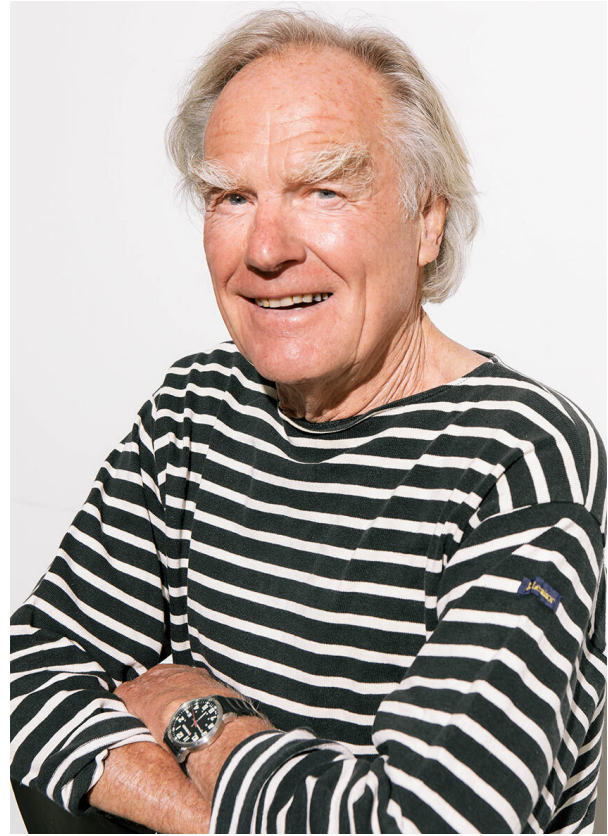

SCOUT

MODEL ● AGENCY

REINHARD L. SILVER

HEIGHT 183 cm BUST/WAIST 100/85 cm EYES blue HAIR blonde SHOES 42 LOCATION Zürich CH

SCOUT

MODEL ● AGENCY

REINHARD L. SILVER

HEIGHT 183 cm BUST/WAIST 100/85 cm EYES blue HAIR blonde SHOES 42 LOCATION Zürich CH