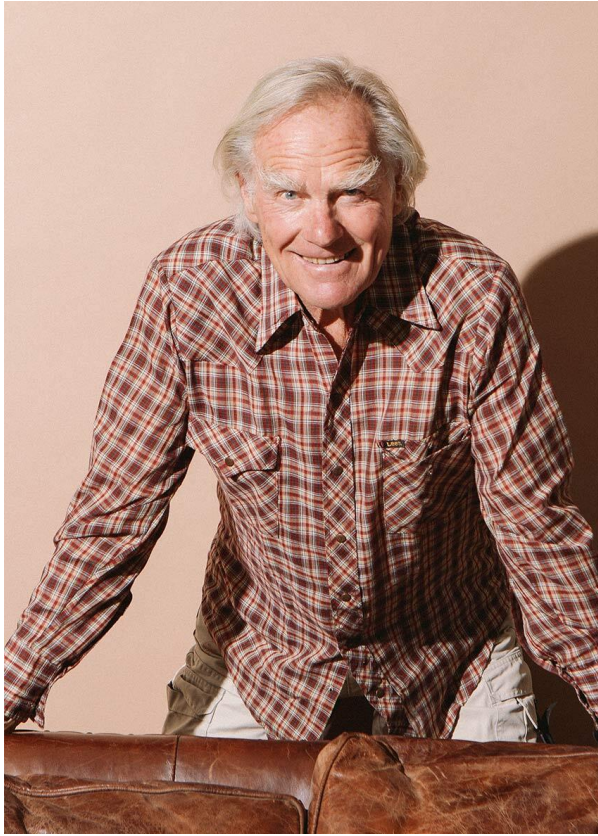

SCOUT

MODEL ● AGENCY

REINHARD L. SILVER

HEIGHT 183 cm BUST/WAIST 100/85 cm EYES blue HAIR blonde SHOES 42 LOCATION Zürich CH

SCOUT

MODEL ● AGENCY

REINHARD L. SILVER

HEIGHT 183 cm BUST/WAIST 100/85 cm EYES blue HAIR blonde SHOES 42 LOCATION Zürich CH