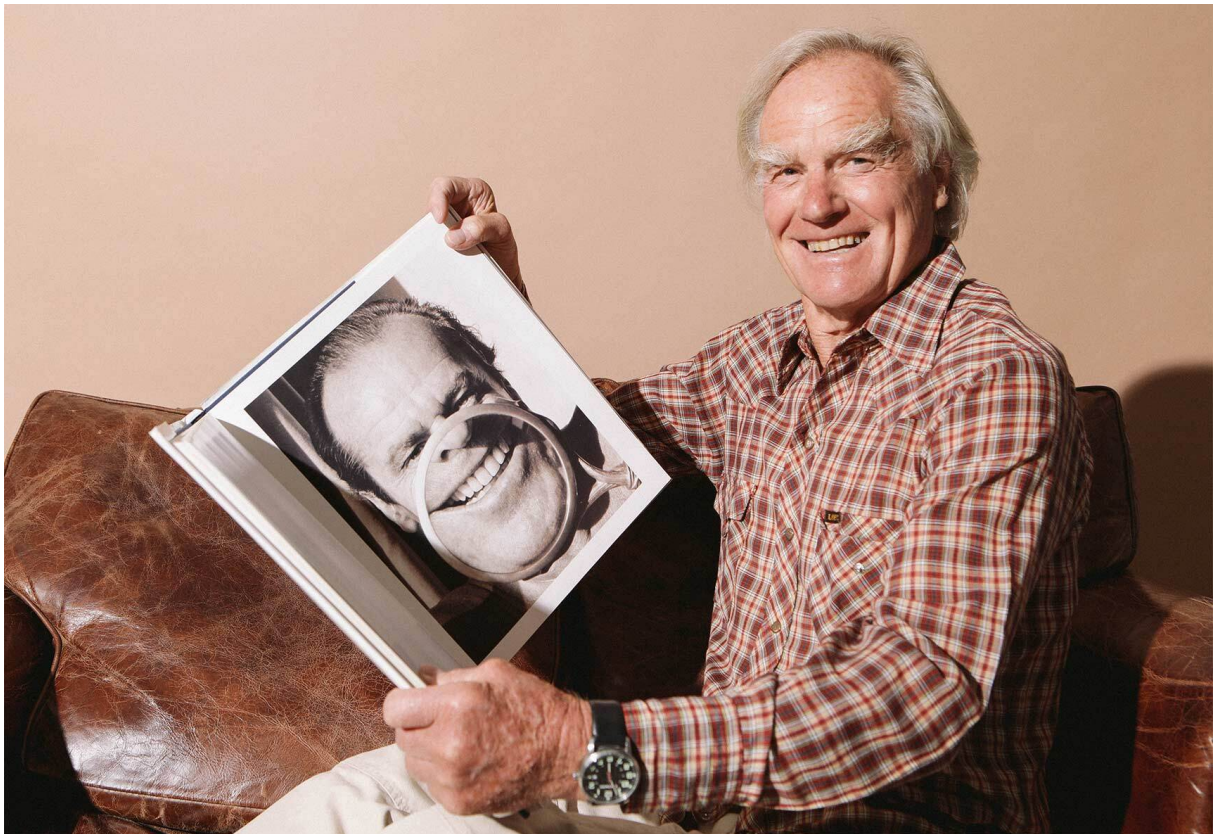

SCOUT

MODEL ● AGENCY

REINHARD L. SILVER

HEIGHT 183 cm BUST/WAIST 100/85 cm EYES blue HAIR blonde SHOES 42 LOCATION Zürich CH

SCOUT

MODEL ● AGENCY

REINHARD L. SILVER

HEIGHT 183 cm BUST/WAIST 100/85 cm EYES blue HAIR blonde SHOES 42 LOCATION Zürich CH