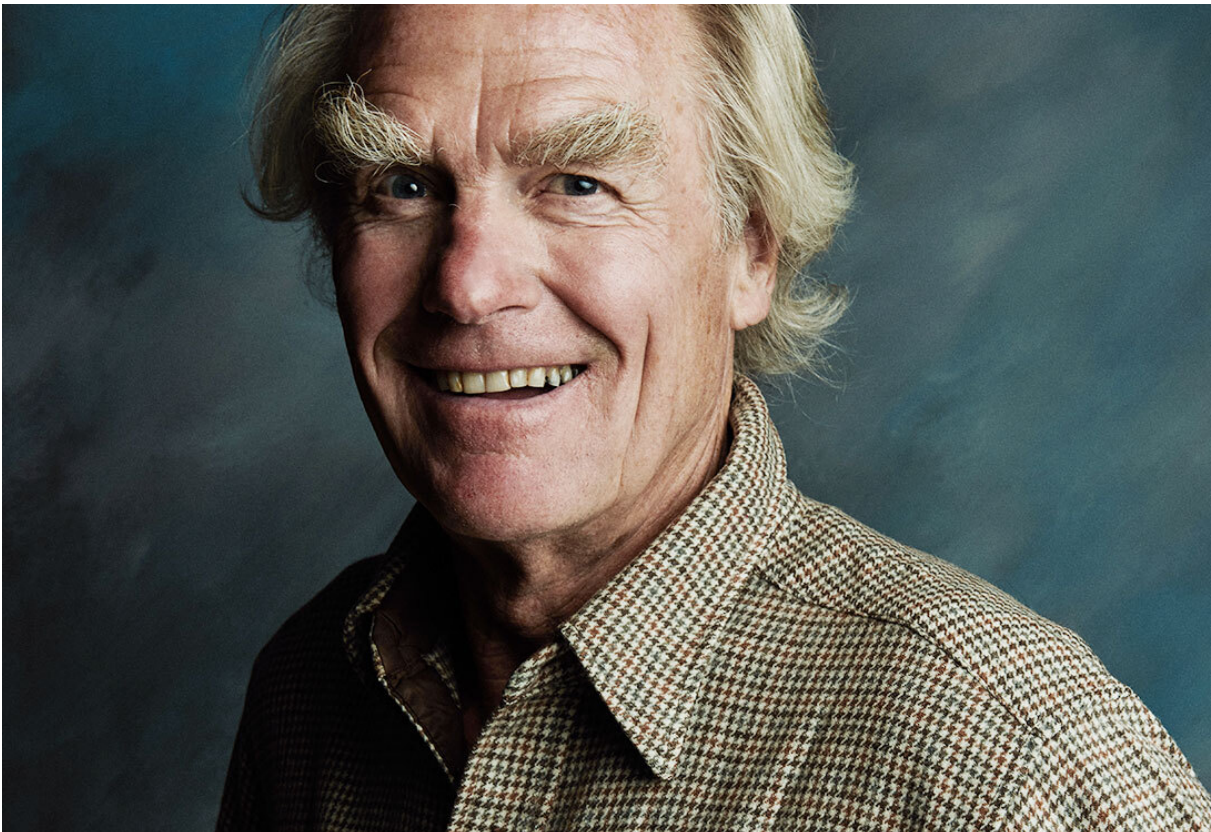

SCOUT

MODEL ● AGENCY

REINHARD L. SILVER

HEIGHT 183 cm BUST/WAIST 100/85 cm EYES blue HAIR blonde SHOES 42 LOCATION Zürich CH

SCOUT

MODEL ● AGENCY

REINHARD L. SILVER

HEIGHT 183 cm BUST/WAIST 100/85 cm EYES blue HAIR blonde SHOES 42 LOCATION Zürich CH