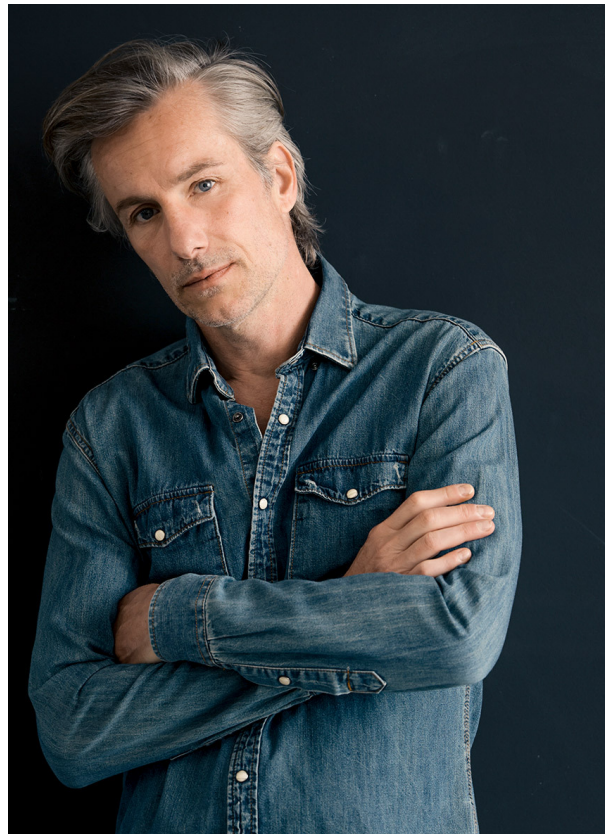

# SCOUT

MODEL ● AGENCY

**RICHARD B.** 40 PLUS

HEIGHT 186 cm BUST/WAIST/HIPS 97/81/101 cm EYES blue HAIR salt & pepper SHOES 43 LOCATION Zürich CH