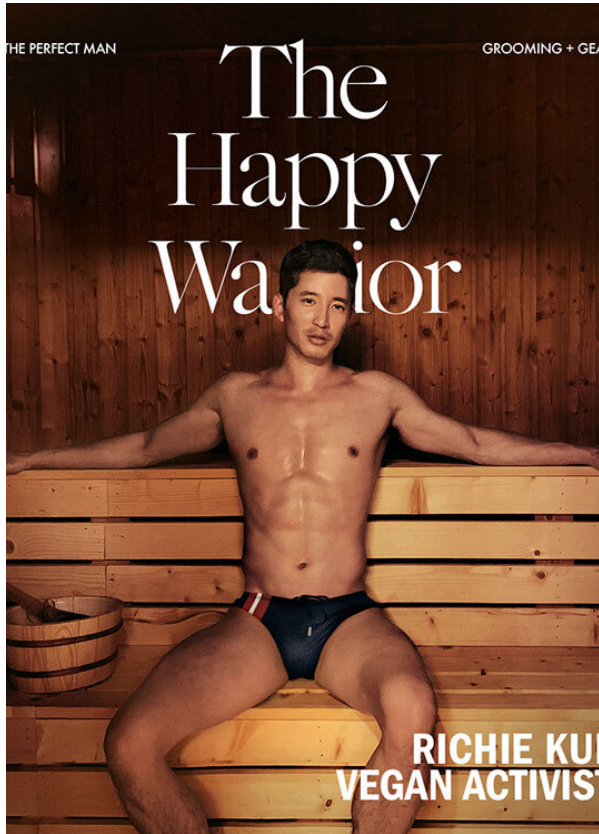

SCOUT

MODEL • AGENCY

RICHIE K. 40 PLUS

HEIGHT 180 cm BUST/WAIST/HIPS 97/76/91 cm EYES brown HAIR black SHOES 43 LOCATION Hongkong CHN

SCOUT

MODEL • AGENCY

RICHIE K. 40 PLUS

HEIGHT 180 cm BUST/WAIST/HIPS 97/76/91 cm EYES brown HAIR black SHOES 43 LOCATION Hongkong CHN

SCOUT

MODEL • AGENCY

RICHIE K. 40 PLUS

HEIGHT 180 cm BUST/WAIST/HIPS 97/76/91 cm EYES brown HAIR black SHOES 43 LOCATION Hongkong CHN

FACTORY FACTORY

SCOUT

MODEL • AGENCY

RICHIE K. 40 PLUS