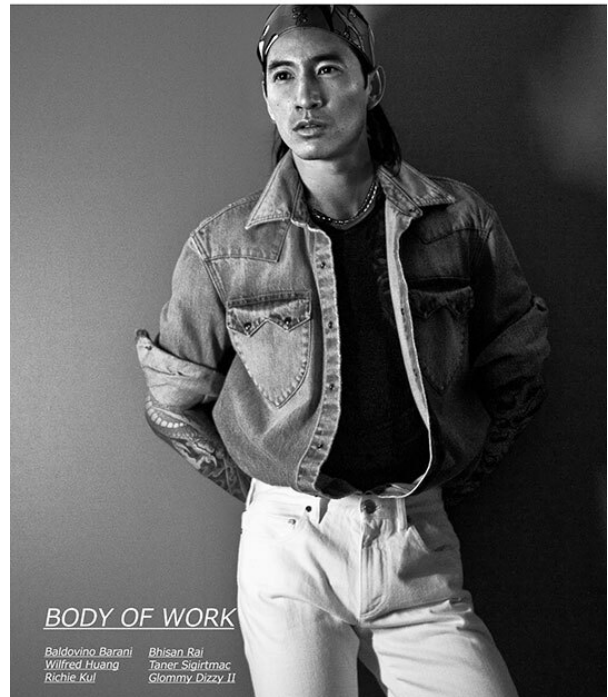

SCOUT

MODEL • AGENCY

RICHIE K. 40 PLUS

HEIGHT 180 cm BUST/WAIST/HIPS 97/76/91 cm EYES brown HAIR black SHOES 43 LOCATION Hongkong CHN

SCOUT

MODEL • AGENCY

RICHIE K. 40 PLUS

HEIGHT 180 cm BUST/WAIST/HIPS 97/76/91 cm EYES brown HAIR black SHOES 43 LOCATION Hongkong CHN

SCOUT

MODEL • AGENCY

RICHIE K. 40 PLUS

HEIGHT 180 cm BUST/WAIST/HIPS 97/76/91 cm EYES brown HAIR black SHOES 43 LOCATION Hongkong CHN

FACTORY FACTORY

SCOUT

MODEL • AGENCY

RICHIE K. 40 PLUS