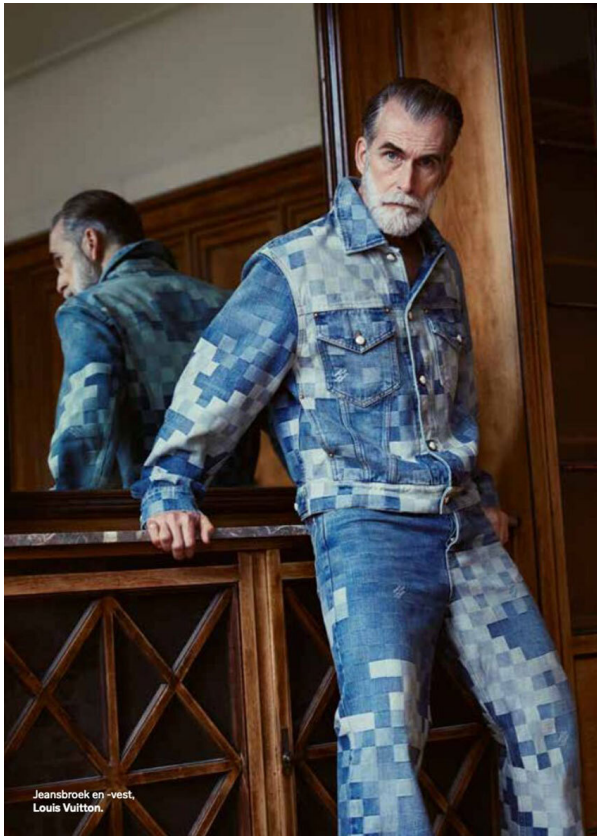

SCOUT

MODEL • AGENCY

RIENUS G. SILVER

HEIGHT 183 cm BUST/WAIST/HIPS 99/82/92 cm EYES blue HAIR salt & pepper SHOES 43 LOCATION Amsterdam NL

SCOUT

MODEL • AGENCY

RIENUS G. SILVER

HEIGHT 183 cm BUST/WAIST/HIPS 99/82/92 cm EYES blue HAIR salt & pepper SHOES 43 LOCATION Amsterdam NL

SCOUT

MODEL • AGENCY

RIENUS G. SILVER

HEIGHT 183 cm BUST/WAIST/HIPS 99/82/92 cm EYES blue HAIR salt & pepper SHOES 43 LOCATION Amsterdam NL