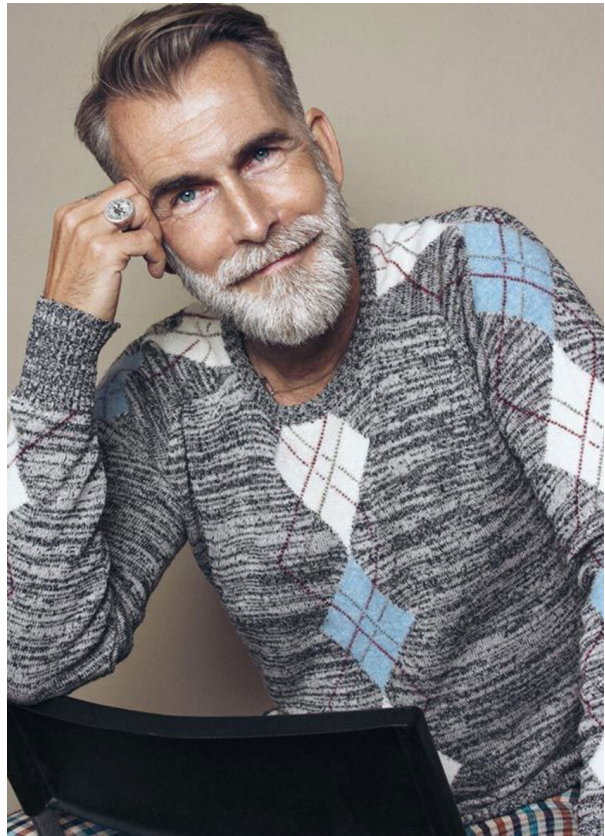

SCOUT

MODEL • AGENCY

RIENUS G. SILVER

HEIGHT 183 cm BUST/WAIST/HIPS 99/82/92 cm EYES blue HAIR salt & pepper SHOES 43 LOCATION Amsterdam NL

SCOUT

MODEL • AGENCY

RIENUS G. SILVER

HEIGHT 183 cm BUST/WAIST/HIPS 99/82/92 cm EYES blue HAIR salt & pepper SHOES 43 LOCATION Amsterdam NL