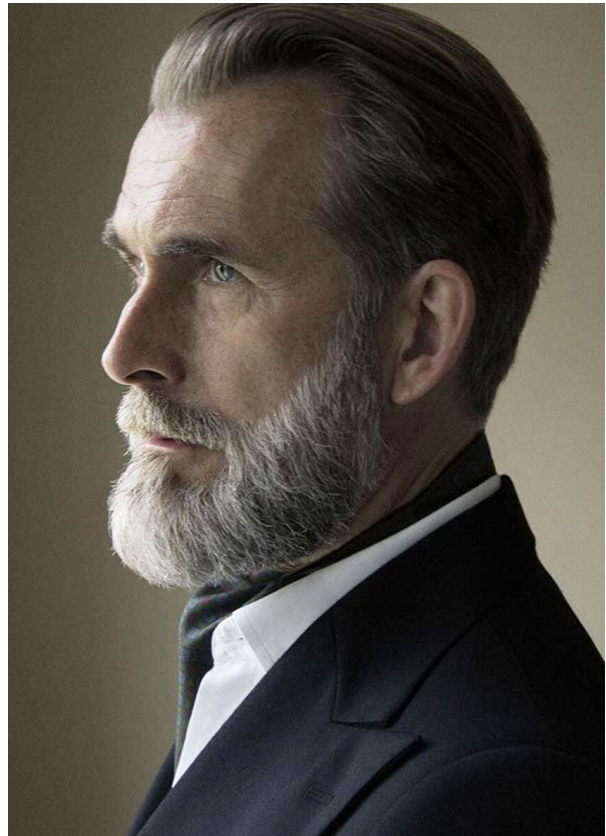

SCOUT

MODEL • AGENCY

RIENUS G. SILVER

HEIGHT 183 cm BUST/WAIST/HIPS 99/82/92 cm EYES blue HAIR salt & pepper SHOES 43 LOCATION Amsterdam NL

SCOUT

MODEL • AGENCY

RIENUS G. SILVER

HEIGHT 183 cm BUST/WAIST/HIPS 99/82/92 cm EYES blue HAIR salt & pepper SHOES 43 LOCATION Amsterdam NL

SCOUT

MODEL ● AGENCY

RIENUS G. SILVER

HEIGHT 183 cm BUST/WAIST/HIPS 99/82/92 cm EYES blue HAIR salt & pepper SHOES 43 LOCATION Amsterdam NL

SCOUT

MODEL ● AGENCY

RIENUS G. SILVER

HEIGHT 183 cm BUST/WAIST/HIPS 99/82/92 cm EYES blue HAIR salt & pepper SHOES 43 LOCATION Amsterdam NL

SCOUT

MODEL • AGENCY

RIENUS G. SILVER

HEIGHT 183 cm BUST/WAIST/HIPS 99/82/92 cm EYES blue HAIR salt & pepper SHOES 43 LOCATION Amsterdam NL