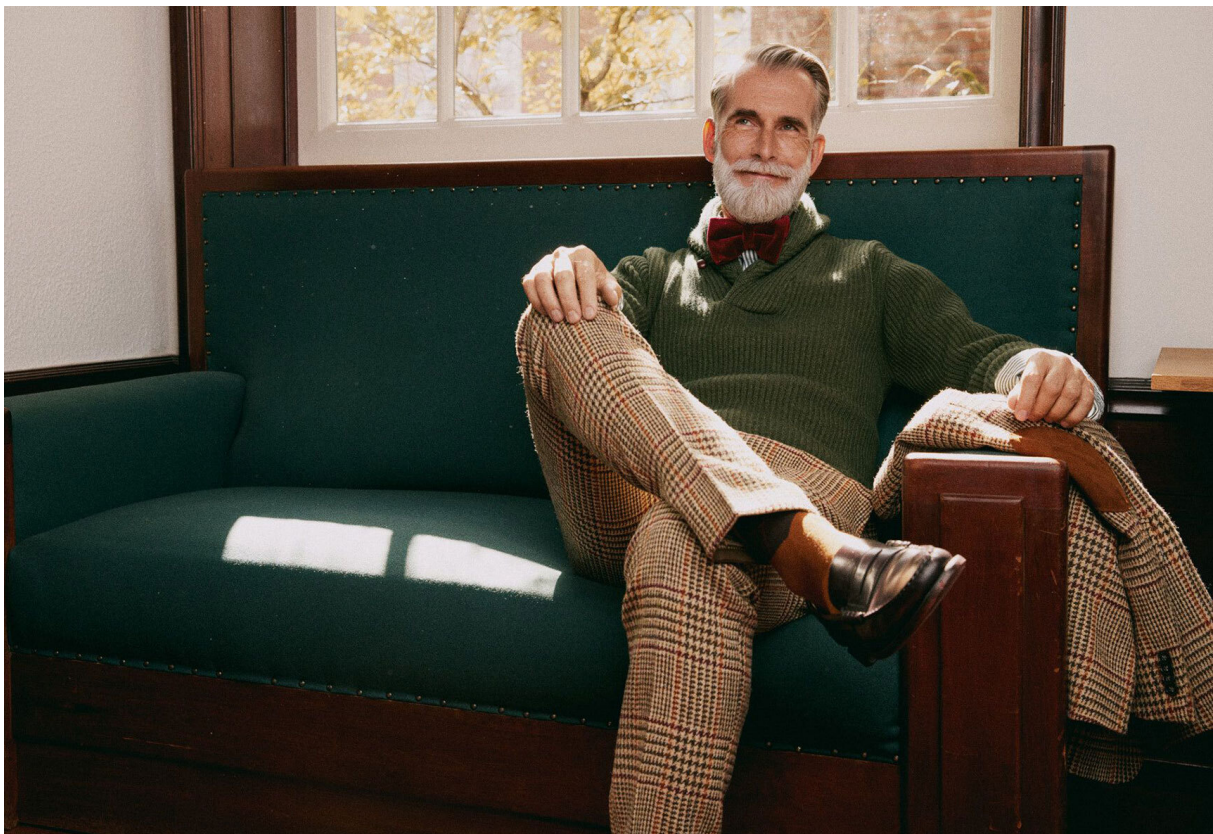

SCOUT

MODEL • AGENCY

RIENUS G. SILVER

HEIGHT 183 cm BUST/WAIST/HIPS 99/82/92 cm EYES blue HAIR salt & pepper SHOES 43 LOCATION Amsterdam NL

SCOUT

MODEL • AGENCY

RIENUS G. SILVER

HEIGHT 183 cm BUST/WAIST/HIPS 99/82/92 cm EYES blue HAIR salt & pepper SHOES 43 LOCATION Amsterdam NL

SCOUT

MODEL ● AGENCY

RIENUS G. SILVER

HEIGHT 183 cm BUST/WAIST/HIPS 99/82/92 cm EYES blue HAIR salt & pepper SHOES 43 LOCATION Amsterdam NL

SCOUT

MODEL ● AGENCY

RIENUS G. SILVER

HEIGHT 183 cm BUST/WAIST/HIPS 99/82/92 cm EYES blue HAIR salt & pepper SHOES 43 LOCATION Amsterdam NL

SCOUT

MODEL • AGENCY

RIENUS G. SILVER

HEIGHT 183 cm BUST/WAIST/HIPS 99/82/92 cm EYES blue HAIR salt & pepper SHOES 43 LOCATION Amsterdam NL