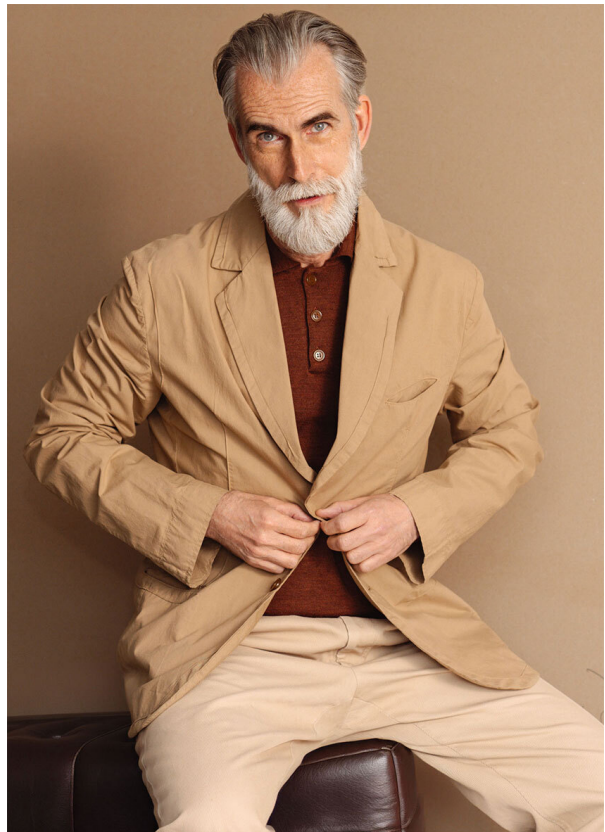

SCOUT

MODEL • AGENCY

RIENUS G. SILVER

HEIGHT 183 cm BUST/WAIST/HIPS 99/82/92 cm EYES blue HAIR salt & pepper SHOES 43 LOCATION Amsterdam NL

SCOUT

MODEL • AGENCY

RIENUS G. SILVER

HEIGHT 183 cm BUST/WAIST/HIPS 99/82/92 cm EYES blue HAIR salt & pepper SHOES 43 LOCATION Amsterdam NL